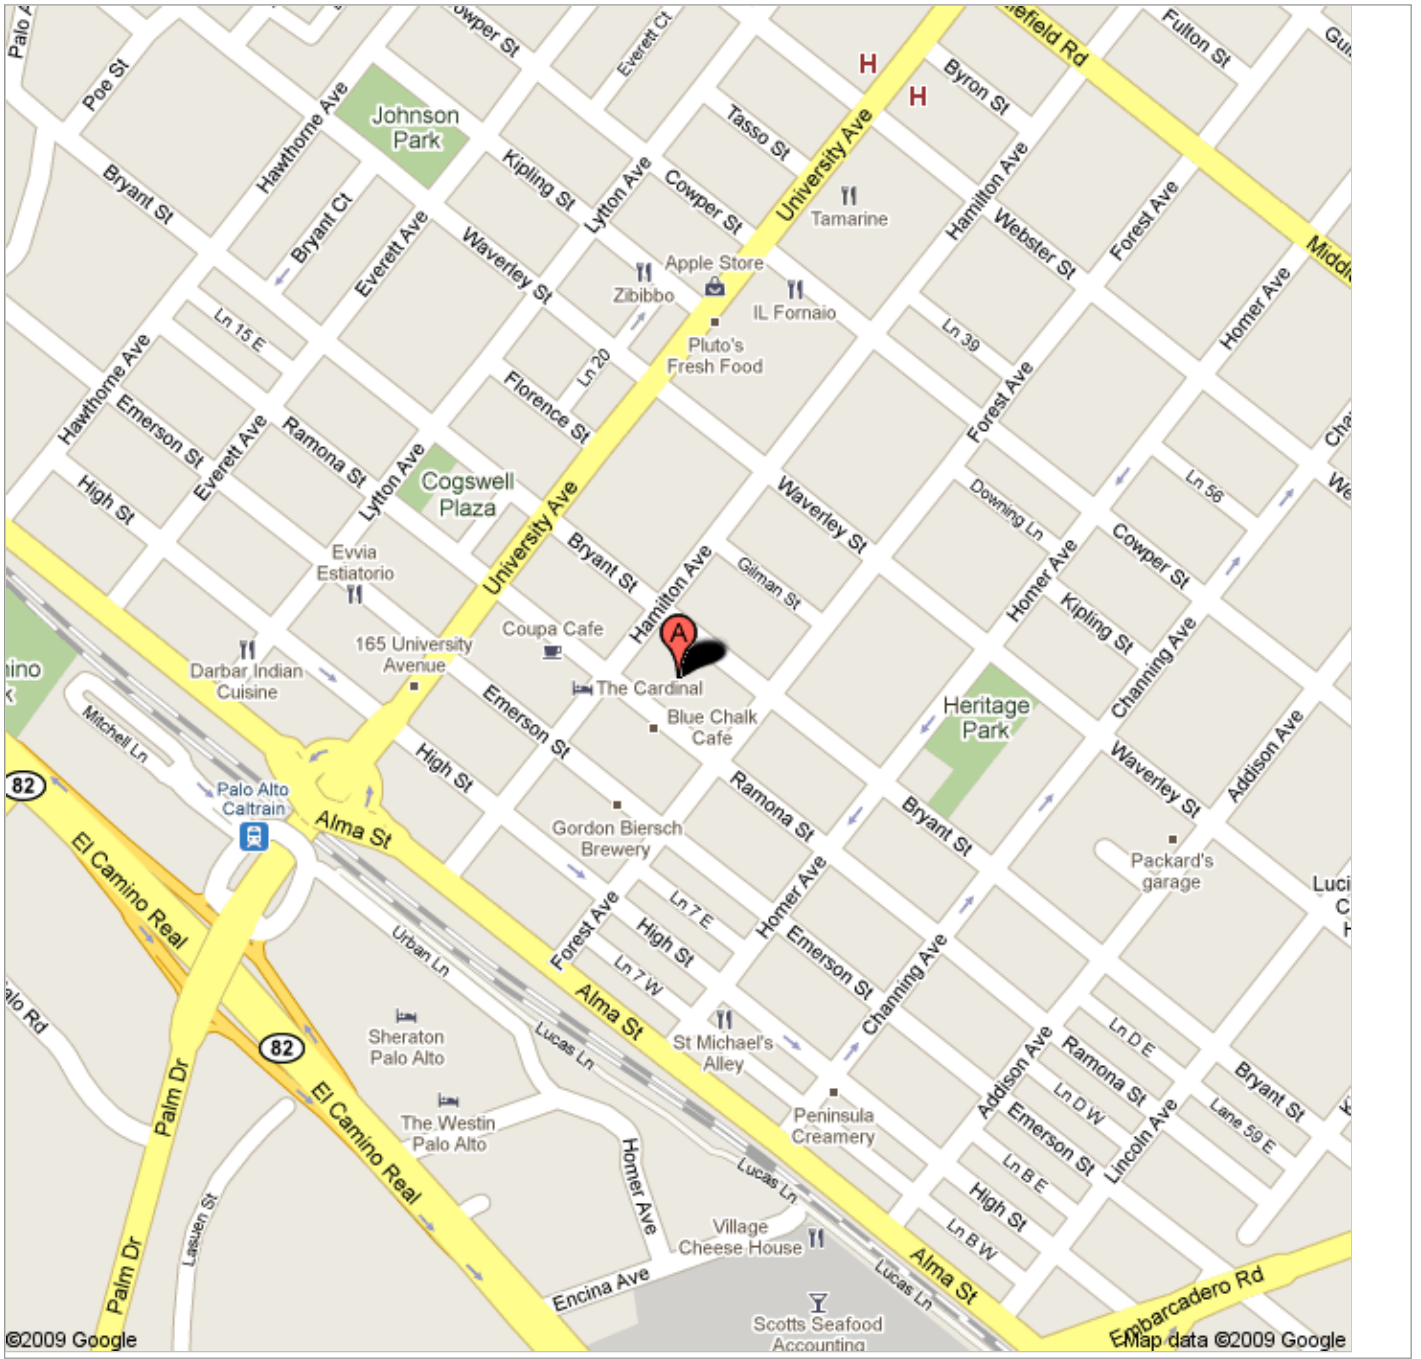

Address **250 Hamilton Ave**
Palo Alto, CA 94301

Get Google Maps on your phone

Text the word "GMAPS" to 466453

©2009 Google

Map data ©2009 Google