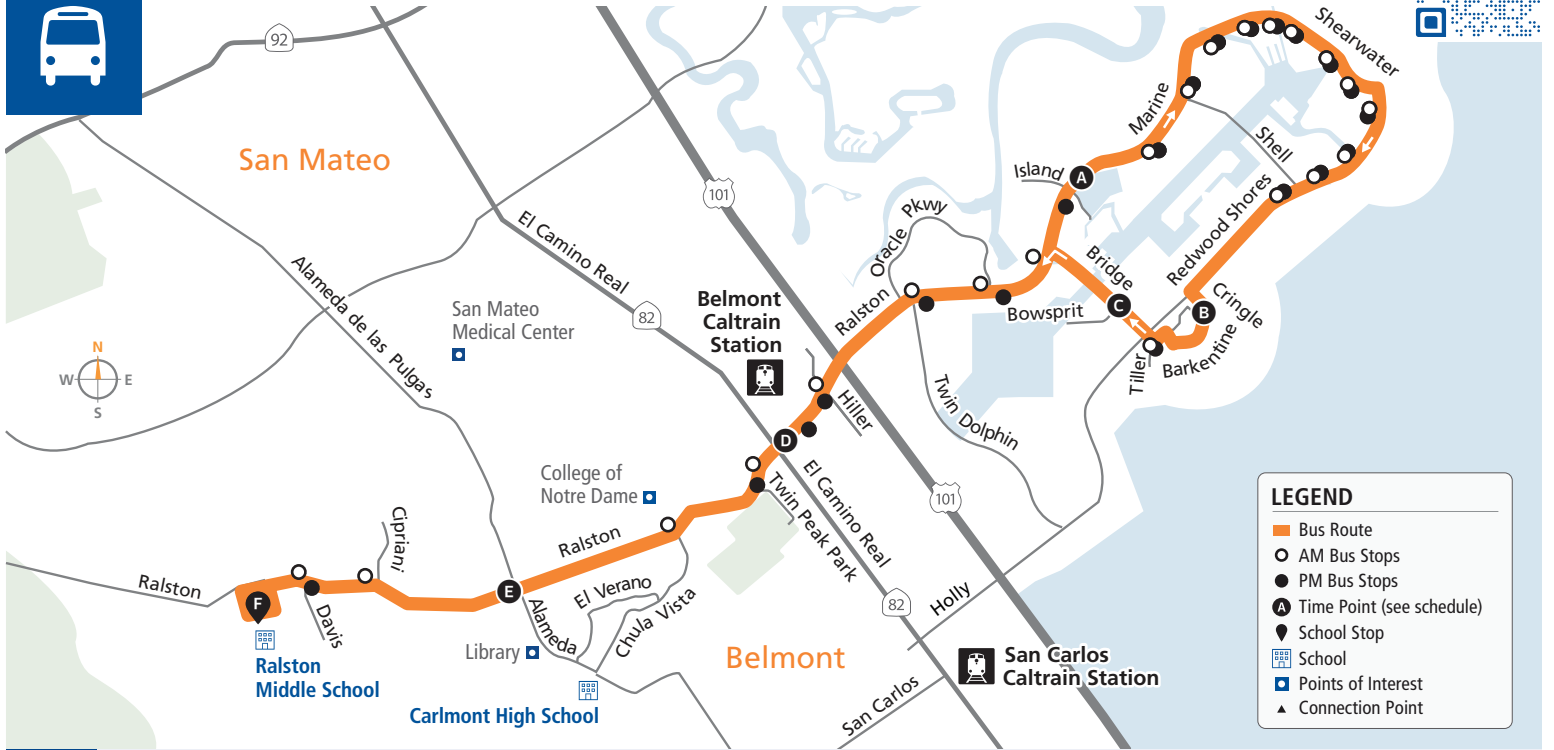

Effective 11/05/2023

LEGEND

- Bus Route
- AM Bus Stops
- PM Bus Stops
- ▲ Time Point (see schedule)
- 📍 School Stop
- 🏫 School
- 📍 Points of Interest
- ▲ Connection Point

AM to Ralston Middle School

Bus Stops	Weekdays		
A Marine/Island	7:13a	—	7:18a
○ Marine/Beacon Shores			
○ Marine/Shell			
○ Marine/Corriente Pointe			
○ Shearwater/Marine			
○ Shearwater/Monaco			
○ Shearwater/Saint Lucia			
○ Shearwater/Mindanao			
○ Shearwater/Breakwater			
○ Redwood Shores/Shearwater			
○ Redwood Shores /Egret			
○ Redwood Shores/Avocet			
○ Redwood Shores/Shell			
B Barkentine/Cringle	7:26a	7:26a	7:31a

Bus Stops	Weekdays		
○ Barkentine/Tiller			
○ Bridge/Bowsprit			
○ Marine/Bridge			
○ Marine/Oracle			
○ Marine/Twin Dolphin			
○ Ralston/Hiller			
D Ralston/El Camino Real	7:40a	7:40a	7:45a
○ Ralston/South			
○ Ralston/Chula Vista			
E Ralston/Alameda de las Pulgas	7:45a	7:45a	7:50a
○ Ralston/Cipriani			
○ Ralston/Davis			
F Ralston Middle School	7:55a	7:55a	8:00a

PM to Bridge Parkway/Bowsprit

Bus Stops	Mon, Tue, Thurs, & Fri	Wednesdays Only
F Ralston Middle School	3:15p	12:35p
● Ralston/Davis		
● Ralston/Twin Pines Park		
● Ralston/El Camino Real		
● Ralston/Old County		
● Ralston/Hiller		
● Marine/Twin Dolphin		
● Marine/Oracle		
● Marine/Sandpiper		
● Marine/Island		
● Marine/Beacon Shores		
● Marine/Shell		
● Marine/Corriente Pointe		

Bus Stops	Mon, Tue, Thurs, & Fri	Wednesdays Only
● Shearwater/Marine		
● Shearwater/Monaco		
● Shearwater/Saint Lucia		
● Shearwater/Mindanao		
● Shearwater/Breakwater		
● Redwood Shores/Shearwater		
● Redwood Shores/Egret		
● Redwood Shores/Avocet		
● Redwood Shores/Shell		
● Barkentine/Cringle		
● Barkentine/Tiller		
C Bridge/Bowsprit	3:55p	1:15p