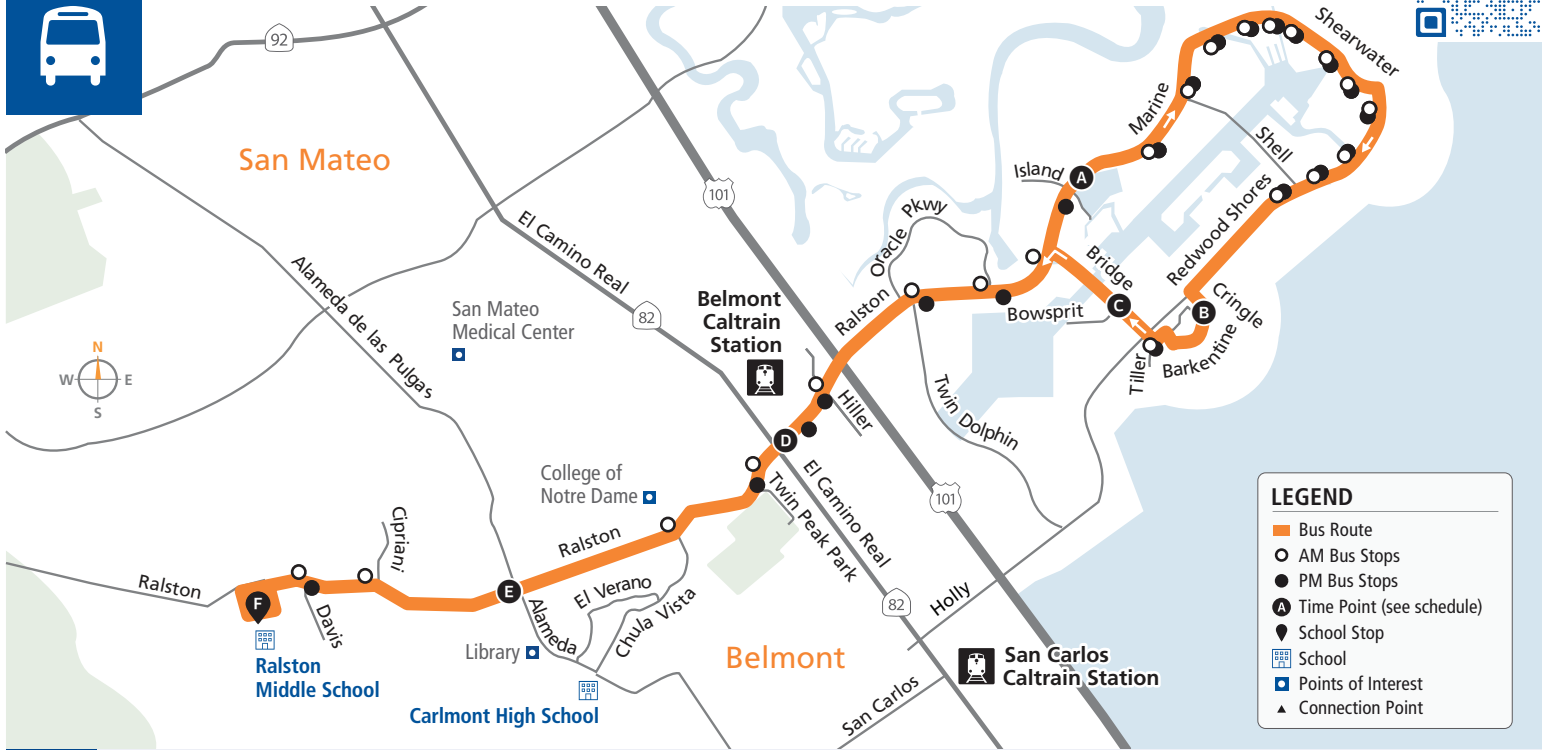

Effective 11/05/2023

LEGEND

- Bus Route
- AM Bus Stops
- PM Bus Stops
- ▲ Time Point (see schedule)
- 📍 School Stop
- 🏫 School
- 📍 Points of Interest
- ▲ Connection Point

AM to Ralston Middle School

Bus Stops	Weekdays		
A Marine/Island	7:13a	—	7:18a
○ Marine/Beacon Shores			
○ Marine/Shell			
○ Marine/Corriente Pointe			
○ Shearwater/Marine			
○ Shearwater/Monaco			
○ Shearwater/Saint Lucia			
○ Shearwater/Mindanao			
○ Shearwater/Breakwater			
○ Redwood Shores/Shearwater			
○ Redwood Shores /Egret			
○ Redwood Shores/Avocet			
○ Redwood Shores/Shell			
B Barkentine/Cringle	7:26a	7:26a	7:31a

67

samtrans.com/67
School Oriented Route

Effective 11/05/2023

LEGEND

- Bus Route
- AM Bus Stops
- PM Bus Stops
- ⓐ Time Point (see schedule)
- 📍 School Stop
- 🏫 School
- 📍 Points of Interest
- ▲ Connection Point

PM to Bridge Parkway/Bowsprit

Bus Stops	Mon, Tue, Thurs, & Fri	Wednesdays Only
F Ralston Middle School	3:15p	12:35p
● Ralston/Davis		
● Ralston/Twin Pines Park		
● Ralston/El Camino Real		
● Ralston/Old County		
● Ralston/Hiller		
● Marine/Twin Dolphin		
● Marine/Oracle		
● Marine/Sandpiper		
● Marine/Island		
● Marine/Beacon Shores		
● Marine/Shell		
● Marine/Corriente Pointe		

Bus Stops	Mon, Tue, Thurs, & Fri	Wednesdays Only
● Shearwater/Marine		
● Shearwater/Monaco		
● Shearwater/Saint Lucia		
● Shearwater/Mindanao		
● Shearwater/Breakwater		
● Redwood Shores/Shearwater		
● Redwood Shores/Egret		
● Redwood Shores/Avocet		
● Redwood Shores/Shell		
● Barkentine/Cringle		
● Barkentine/Tiller		
C Bridge/Bowsprit	3:55p	1:15p