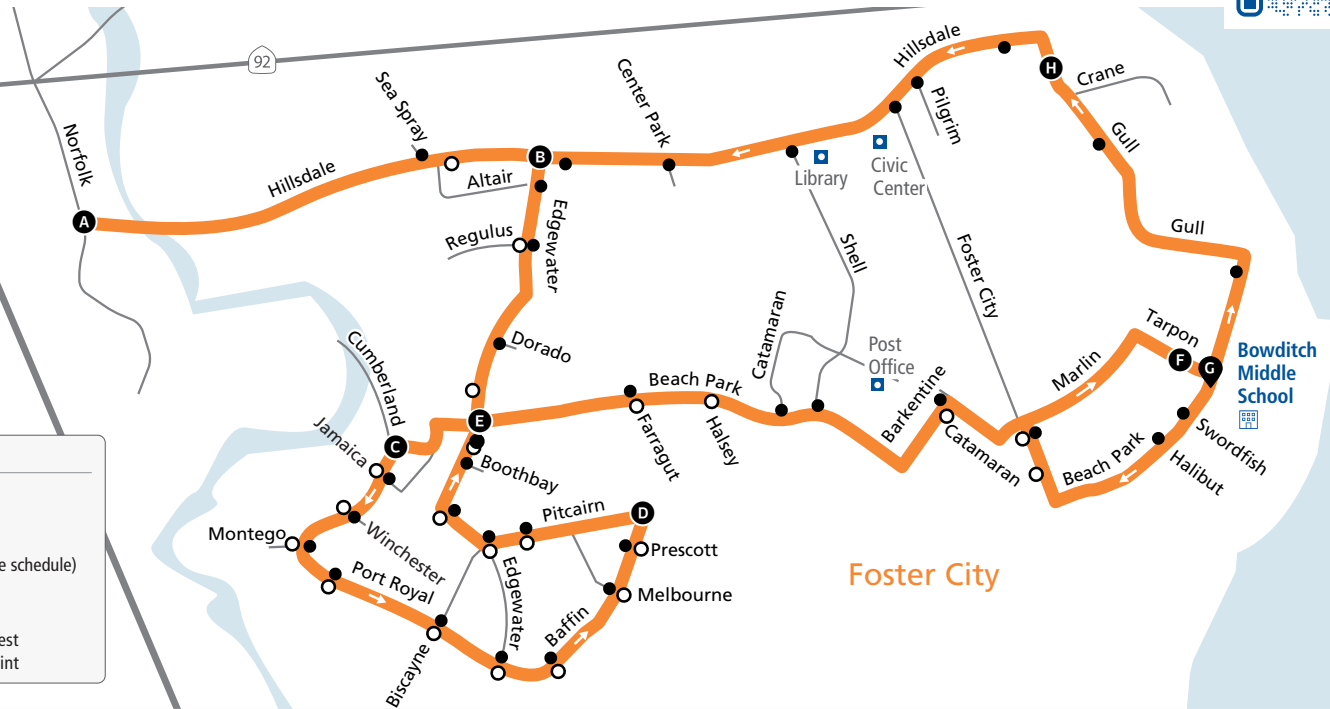

LEGEND

- Bus Route
- AM Bus Stops
- PM Bus Stops
- A Time Point (see schedule)
- S School Stop
- S School
- P Points of Interest
- ▲ Connection Point

AM

to Bowditch Middle School

Bus Stops	Weekdays	Bus Stops	Weekdays
<b>A</b> Hillsdale/Norfolk	7:34a	○ Baffin/Melbourne	
○ Hillsdale/Altair		○ Baffin/Prescott	
<b>B</b> Edgewater/Hillsdale	7:36a	<b>D</b> Pitcairn/Santa Rosa-Baffin	7:46a
○ Edgewater/Regulus		○ Pitcairn/Santa Catalina	
○ Edgewater/Beach Park		○ Pitcairn/Edgewater	
<b>C</b> Port Royal/Cumberland	7:39a	○ Edgewater/Monterey	
○ Port Royal/Jamaica		○ Edgewater/Port Royal	
○ Port Royal/Winchester		<b>E</b> Beach Park/Edgewater	7:57a
○ Port Royal/Montego		○ Beach Park/Farragut	
○ 46 Port Royal		○ Beach Park/Halsey	
○ Port Royal/Biscayne		○ Barkentine/Catamaran	
○ Port Royal/Edgewater		○ Marlin/Foster City	
○ Baffin/Edgewater		<b>F</b> Bowditch Middle School	8:05a

Bus Fares	Cash	Clipper*	Day Pass	Monthly Pass	Cash	Clipper*	Day Pass	Monthly Pass	
<b>Youth</b> (Age 18 & younger)	\$1.10	\$1.00	\$2.00	\$27.00	<b>Adult</b> (Age 19 through 64)	\$2.25	\$2.05	\$4.50	\$65.60

\*Free 2-hour transfers between local SamTrans routes on Clipper or SamTrans Mobile App. Tickets available on SamTrans Mobile.

**LEGEND**

- Bus Route
- AM Bus Stops
- PM Bus Stops
- Ⓐ Time Point (see schedule)
- 📍 School Stop
- 🎓 School
- 🏢 Points of Interest
- ▲ Connection Point

\*Free 2-hour transfers between local SamTrans routes on Clipper or SamTrans Mobile App. Tickets available on SamTrans Mobile. 🍏 🍎