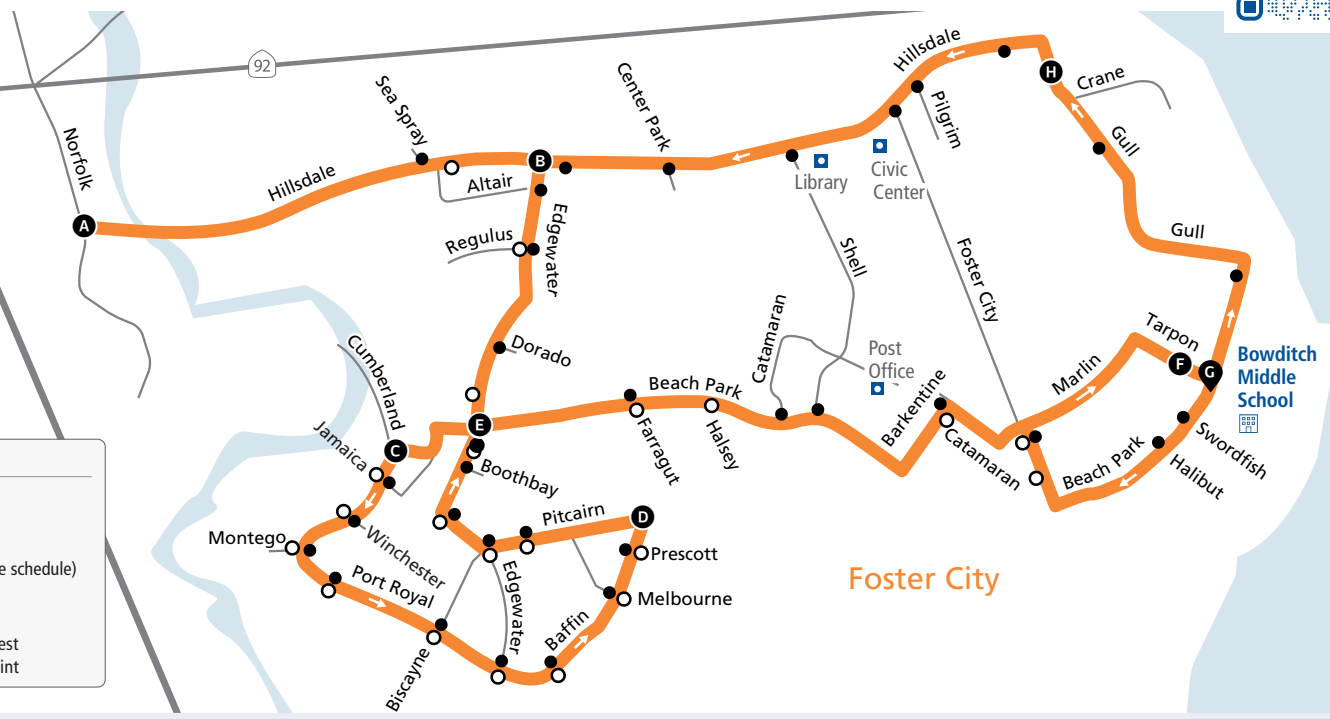

LEGEND

- Bus Route
- AM Bus Stops
- PM Bus Stops
- A Time Point (see schedule)
- S School Stop
- S School
- P Points of Interest
- ▲ Connection Point

AM

to Bowditch Middle School

Bus Stops	Weekdays	Bus Stops	Weekdays
<b>A</b> Hillsdale/Norfolk	7:34a	○ Baffin/Melbourne	
○ Hillsdale/Altair		○ Baffin/Prescott	
<b>B</b> Edgewater/Hillsdale	7:36a	<b>D</b> Pitcairn/Santa Rosa-Baffin	7:46a
○ Edgewater/Regulus		○ Pitcairn/Santa Catalina	
○ Edgewater/Beach Park		○ Pitcairn/Edgewater	
<b>C</b> Port Royal/Cumberland	7:39a	○ Edgewater/Monterey	
○ Port Royal/Jamaica		○ Edgewater/Port Royal	
○ Port Royal/Winchester		<b>E</b> Beach Park/Edgewater	7:57a
○ Port Royal/Montego		○ Beach Park/Farragut	
○ 46 Port Royal		○ Beach Park/Halsey	
○ Port Royal/Biscayne		○ Barkentine/Catamaran	
○ Port Royal/Edgewater		○ Marlin/Foster City	
○ Baffin/Edgewater		<b>F</b> Bowditch Middle School	8:05a

\*Free 2-hour transfers between local SamTrans routes on Clipper or SamTrans Mobile App. Tickets available on SamTrans Mobile.

**LEGEND**

- Bus Route
- AM Bus Stops
- PM Bus Stops
- Ⓐ Time Point (see schedule)
- 📍 School Stop
- 🎓 School
- 🏢 Points of Interest
- ▲ Connection Point

\*Free 2-hour transfers between local SamTrans routes on Clipper or SamTrans Mobile App. Tickets available on SamTrans Mobile. 🍏 🍎