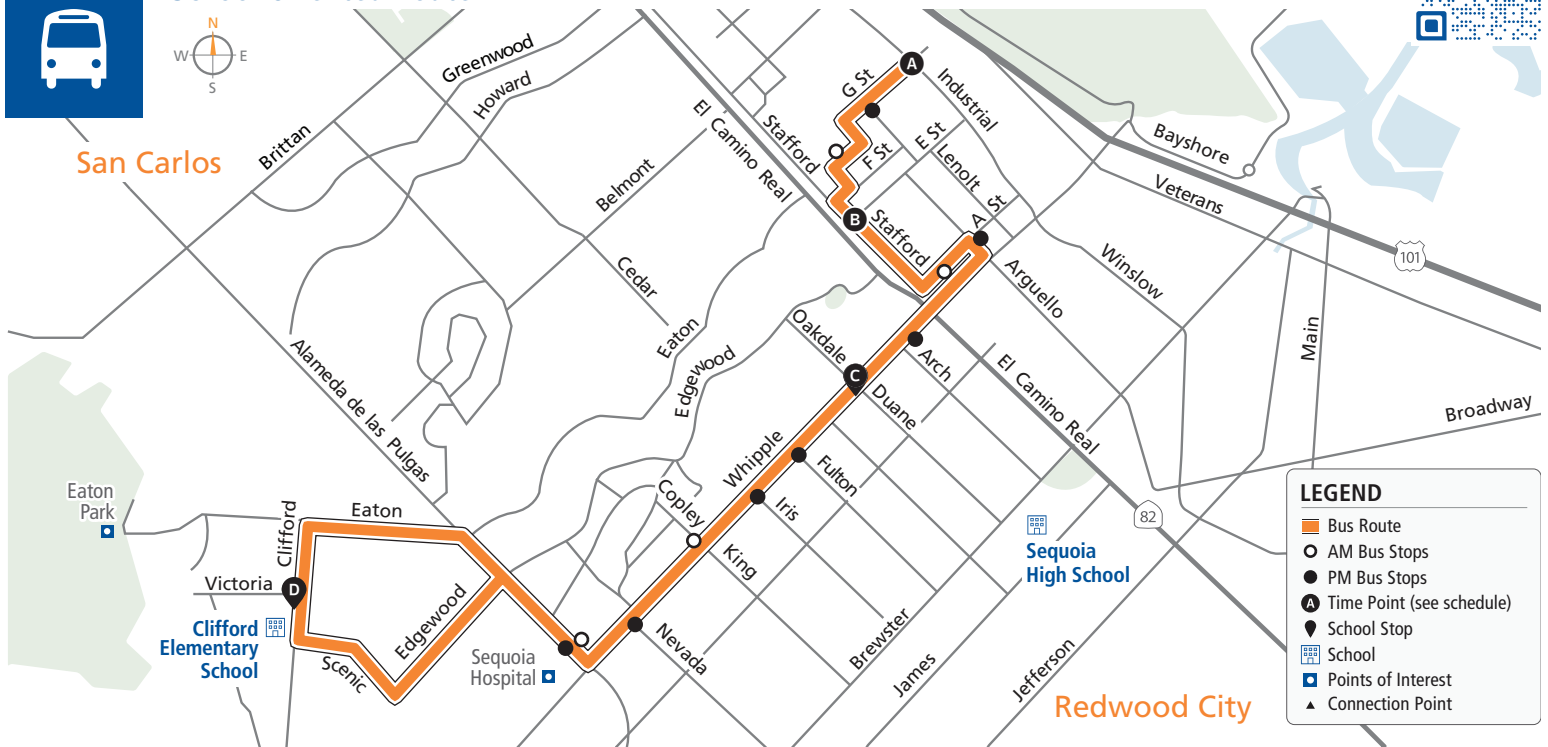

73

samtrans.com/73

School Oriented Route

Effective 08/06/2023

San Carlos

LEGEND

- Bus Route
- AM Bus Stops
- PM Bus Stops
- Time Point (see schedule)
- School Stop
- School
- Points of Interest
- Connection Point

AM to Clifford Elementary School

PM to G Street/Industrial

Bus Stops	Weekdays
A G Street/Industrial	7:42a
○ 175 G Street	
B F Street/G Street	7:45a
○ A Street/Stafford	
C Whipple/Oakdale	7:53a
○ Whipple/Copley	
○ Alameda de las Pulgas/Whipple	
D Clifford Elementary School	8:00a

Bus Stops	Mon, Tues, Wed, & Fri	Thursdays Only
D Clifford Elementary School	3:00p	2:00p
● Alameda de las Pulgas/Whipple		
● Whipple/Nevada		
● Whipple/Iris		
● Whipple/Fulton		
● Whipple/Duane		
● Whipple/El Camino Real		
● Arguello/A Street		
● Stafford/E Street		
● G Street/Lenolt		
A G Street/Industrial	3:16p	2:16p

Bus Fares	Cash	Clipper*	Day Pass	Monthly Pass	Cash	Clipper*	Day Pass	Monthly Pass	
Youth (Age 18 & younger)	\$1.10	\$1.00	\$2.00	\$27.00	Adult (Age 19 through 64)	\$2.25	\$2.05	\$4.50	\$65.60

*Free 2-hour transfers between local SamTrans routes on Clipper or SamTrans Mobile App. Tickets available on SamTrans Mobile. 🍏 🤖