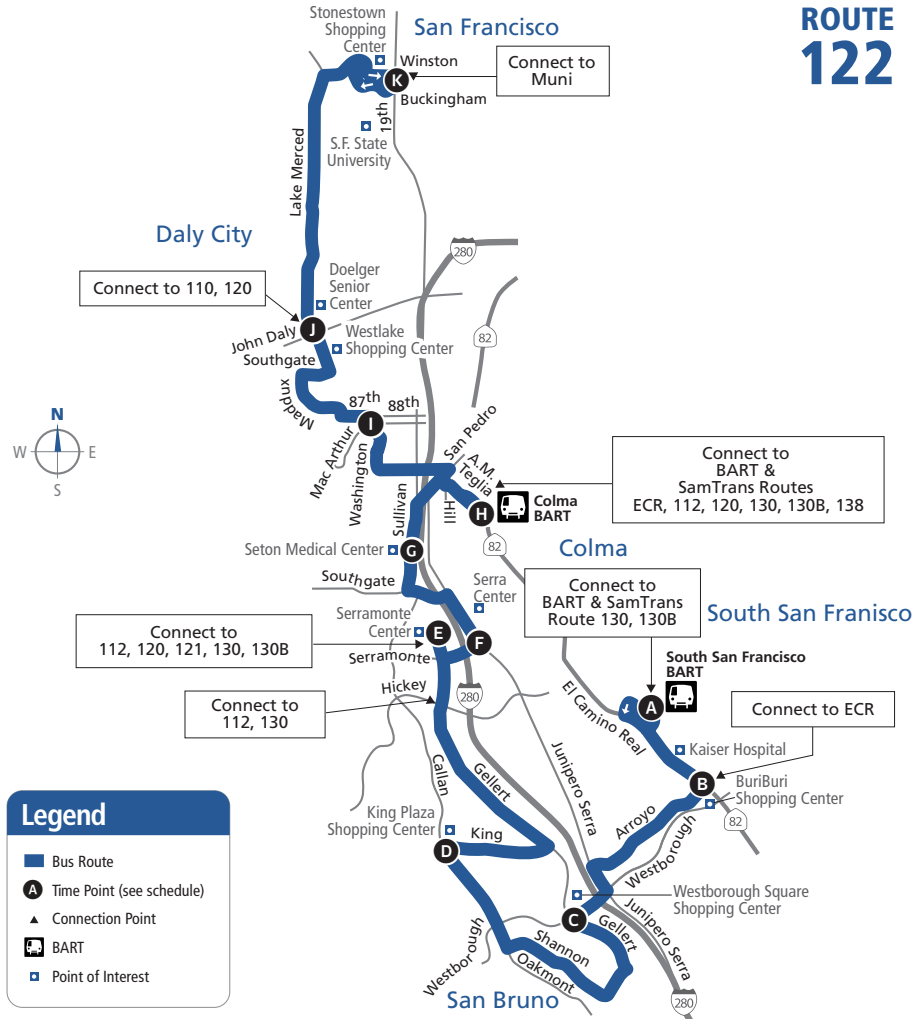

AM - light type. PM - bold type. Northbound service is drop off only in San Francisco. Bus is not considered late until 5 minutes past scheduled time. Not all stops shown. Please call 1-800-660-4287 for other bus stops.

ROUTE 122

Legend

- Bus Route
- A Time Point (see schedule)
- ▲ Connection Point
- BART
- Point of Interest

How to Use this Timetable:

Locate the time point (A) on the map prior to where you want to board the bus. Not all bus stops are shown. Find the same time point on the schedule. The departure/arrival times are listed under each time point. Please plan to arrive 5 minutes prior to your departure time. To plan your trip, use this timetable with the SamTrans System Map, which shows where all routes operate. Trip-planning assistance is available by calling SamTrans at 1-800-660-4287.

Weekdays to South San Francisco BART

K	J	I	H	G	F	E	D	C	A
6:00	6:08	6:14	6:21	6:27	6:30	6:34	6:45	6:55	7:07
6:30	6:38	6:44	6:51	6:57	7:00	7:04	7:15	7:25	7:37
7:00	7:09	7:15	7:22	7:28	7:31	7:35	7:46	7:56	8:11
7:20	7:29	7:35	7:43	7:49	7:52	7:57	8:08	8:18	8:33
7:40	7:49	7:55	8:03	8:09	8:12	8:17	8:28	8:38	8:53
8:00	8:09	8:15	8:23	8:29	8:32	8:37	8:48	8:58	9:14
8:30	8:39	8:45	8:53	8:59	9:02	9:07	9:18	9:28	9:44
9:00	9:09	9:14	9:22	9:27	9:31	9:36	9:48	9:58	10:14
9:30	9:39	9:44	9:52	9:57	10:01	10:06	10:18	10:28	10:44
10:00	10:09	10:14	10:22	10:27	10:31	10:36	10:48	10:58	11:14
10:30	10:39	10:44	10:52	10:57	11:01	11:06	11:18	11:28	11:44
11:00	11:09	11:15	11:23	11:29	11:33	11:38	11:49	11:59	12:15
11:30	11:39	11:45	11:53	11:59	12:03	12:08	12:19	12:29	12:45
12:00	12:10	12:16	12:24	12:30	12:34	12:40	12:52	1:02	1:18
12:30	12:40	12:46	12:54	1:00	1:04	1:10	1:22	1:32	1:48
1:00	1:10	1:16	1:24	1:30	1:34	1:40	1:52	2:02	2:18
1:30	1:40	1:46	1:54	2:00	2:04	2:10	2:22	2:33	2:49
2:00	2:10	2:16	2:25	2:30	2:34	2:40	2:52	3:04	3:20
2:30	2:40	2:46	2:55	3:00	3:04	3:10	3:22	3:34	3:50
3:00	3:10	3:16	3:25	3:30	3:34	3:40	3:52	4:04	4:20
3:30	3:40	3:46	3:55	4:00	4:04	4:10	4:24	4:34	4:49
3:50	4:00	4:06	4:15	4:20	4:24	4:30	4:44	4:54	5:09
4:10	4:20	4:26	4:35	4:40	4:44	4:50	5:04	5:14	5:29
4:30	4:40	4:46	4:55	5:00	5:04	5:10	5:22	5:32	5:47
4:50	5:00	5:06	5:15	5:20	5:24	5:30	5:42	5:52	6:07
5:10	5:20	5:26	5:35	5:40	5:44	5:50	6:02	6:12	6:27
5:40	5:49	5:55	6:04	6:08	6:12	6:17	6:29	6:39	6:54
6:10	6:19	6:25	6:34	6:38	6:42	6:47	6:59	7:09	7:24
6:40	6:49	6:55	7:04	7:08	7:12	7:17	7:29	7:38	7:52
7:10	7:19	7:24	7:32	7:36	7:39	7:44	7:56	8:05	8:19
7:40	7:49	7:54	8:02	8:06	8:09	8:14	8:26	8:35	8:49
8:10	8:19	8:24	8:32	8:36	8:39	8:44	8:54	9:03	9:16
8:40	8:49	8:54	9:02	9:06	9:09	9:14	9:24	9:33	9:46
9:10	9:19	9:24	9:31	9:35	9:38	9:43	9:54	10:02	10:14
9:40	9:49	9:54	10:01	10:05	10:08	10:13	10:24	10:32	10:44
10:10	10:19	10:24	10:31	10:35	10:38	10:43	10:54	11:02	11:14

AM - light type. PM - bold type. Southbound service is pick-up only in San Francisco. Bus is not considered late until 5 minutes past scheduled time. Not all stops shown. Please call 1-800-660-4287 for other bus stops.