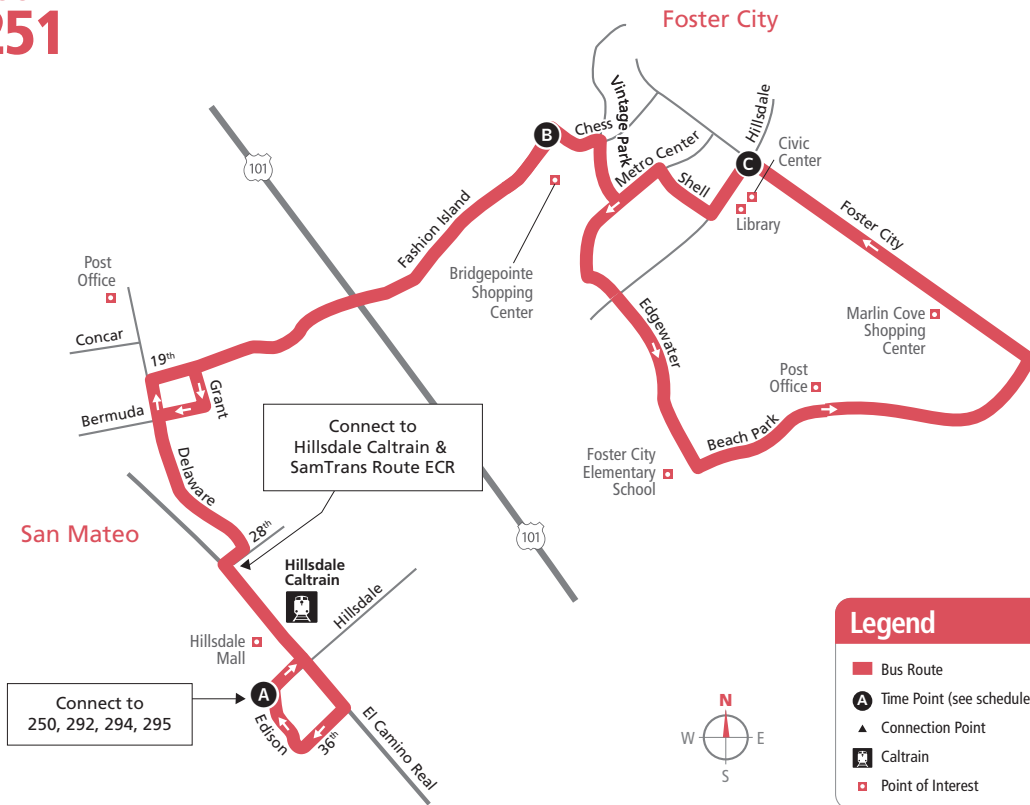

Children

Two children (age 4 and younger) ride free with each adult or eligible discount fare-paying passenger. Additional children subject to youth fare.

TICKET INFORMATION

Use a Clipper® physical or mobile card to receive a fare discount and free 2 hour transfers between SamTrans local routes, or to purchase a month pass. Please visit www.clippercard.com for more information.

One way tickets and Day Passes are also available on the SamTrans mobile app, or payable by cash on board. Exact cash fare is required. Driver does not make change.

For more details about fare payments please visit www.samtrans.com/fares/how-buy.

FOSTER CITY
Post Office
Marlin Cove Shopping Center
Library
Civic Center

SAN MATEO
Bridgepointe Shopping Center
Caltrain
Hillsdale Shopping Center

ROUTE 251

How to Use this Timetable:

Locate the time point (A) on the map prior to where you want to board the bus. Not all bus stops are shown. Find the same time point on the schedule. The departure/arrival times are listed under each time point. Please plan to arrive 5 minutes prior to your departure time. To plan your trip, use this timetable with the SamTrans System Map, which shows where all routes operate. Trip-planning assistance is available by calling SamTrans at 1-800-660-4287.

1-800-660-4287
llama a este número 如需翻譯 請電 艱 dịch thuật, xin gọi

www.samtrans.com (TTY 650-508-6448)

Weekdays - Hillsdale Mall

Hillsdale/ Edison	Bridgepointe Shopping Center	Hillsdale/ Foster City	Hillsdale/ Edison
A	B	C	A
6:40	6:53	7:07	7:30
7:40	7:53	8:07	8:30
8:40	8:53	9:07	9:30
9:40	9:53	10:07	10:30
10:40	10:56	11:14	11:39
11:40	11:56	12:14	12:39
12:40	12:56	1:14	1:39
1:40	1:56	2:14	2:39
2:40	2:58	3:18	3:43
3:40	3:58	4:18	4:43
4:40	4:58	5:18	5:43
5:40	5:58	6:18	6:43
6:40	6:58	7:18	7:43
7:40	7:56	8:14	8:36