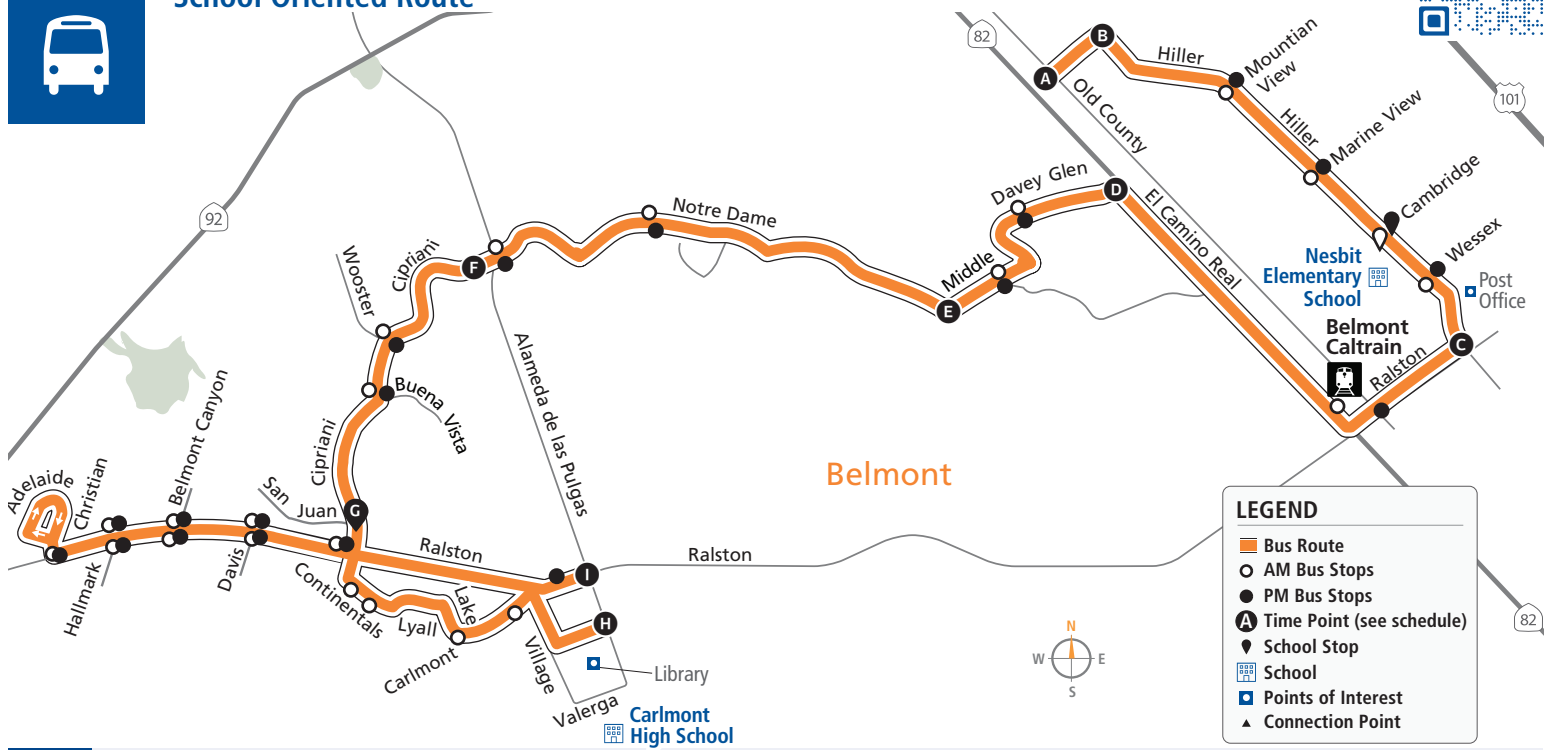

62

samtrans.com/62
School Oriented Route

Effective 08/06/2023

LEGEND

- Bus Route
- AM Bus Stops
- PM Bus Stops
- Time Point (see schedule)
- School Stop
- School
- Points of Interest
- Connection Point

AM to Alameda/Ralston

Bus Stops	Mon, Tue, Thurs & Fri	Wednesdays Only	Bus Stops	Mon, Tue, Thurs & Fri	Wednesdays Only
B Dale View/Hiller	7:14a	8:54a	Ralston/Cipriani		
Hiller/Mountain View			Ralston/Davis		
Hiller/Marine View			Ralston/Belmont Canyon		
Hiller/Cambridge			Ralston/Hallmark		
Hiller/Wessex			Ralston/Christian		
C Ralston/Hiller	7:19a	8:59a	Ralston/Hallmark		
El Camino Real/Ralston			Ralston/Belmont Canyon		
D Davey Glen/El Camino Real	7:24a	9:04a	Ralston/Davis		
Davey Glen/Edgewood			Continentals/Cipriani		
Davey Glen/Middle			Continentals/Lyall		
E Middle/Notre Dame	7:27a	9:07a	Lake/Carlmont		
Notre Dame/Mezes			Carlmont/Merry Moppet		
Notre Dame/Alameda de las Pulgas			H Alameda de las Pulgas/Belmont Library	8:10a	9:40a
F Alameda de las Pulgas/Cipriani	7:31a	9:11a			
Cipriani/Wooster					
Cipriani/Buena Vista					
G Cipriani/San Juan	7:35a	9:15a			

*Free 2-hour transfers between local SamTrans routes on Clipper or SamTrans Mobile App. Tickets available on SamTrans Mobile. 🍏 🤖

62

samtrans.com/62

School Oriented Route

Effective 08/06/2023

PM to Old County/Dale View

Bus Stops	Weekdays	Bus Stops	Weekdays
● I Alameda de las Pulgas/Ralston	4:00p	● Notre Dame/Alameda de las Pulgas	
● Ralston/Alameda de las Pulgas		● Notre Dame/Mezes	
● Ralston/Cipriani		● Middle/Notre Dame	
● Ralston/Davis		● Middle/Davey Glen	
● Ralston/Belmont Canyon		● Davey Glen/Edgewood	
● Ralston/Hallmark		● Davey Glen/El Camino Real	
● Ralston/Christian		● Ralston/Old County	
● Ralston/Hallmark		● Hiller/Ralston	
● Ralston/Belmont Canyon		● Hiller/Wessex	
● Ralston/Davis		● Hiller/Cambridge	
● Cipriani/San Juan		● Hiller/Marine View	
● Cipriani/Buena Vista		● Hiller/Mountain View	
● Cipriani/Wooster		● A Old County/Dale View	4:37p
● Alameda de las Pulgas/Cipriani			