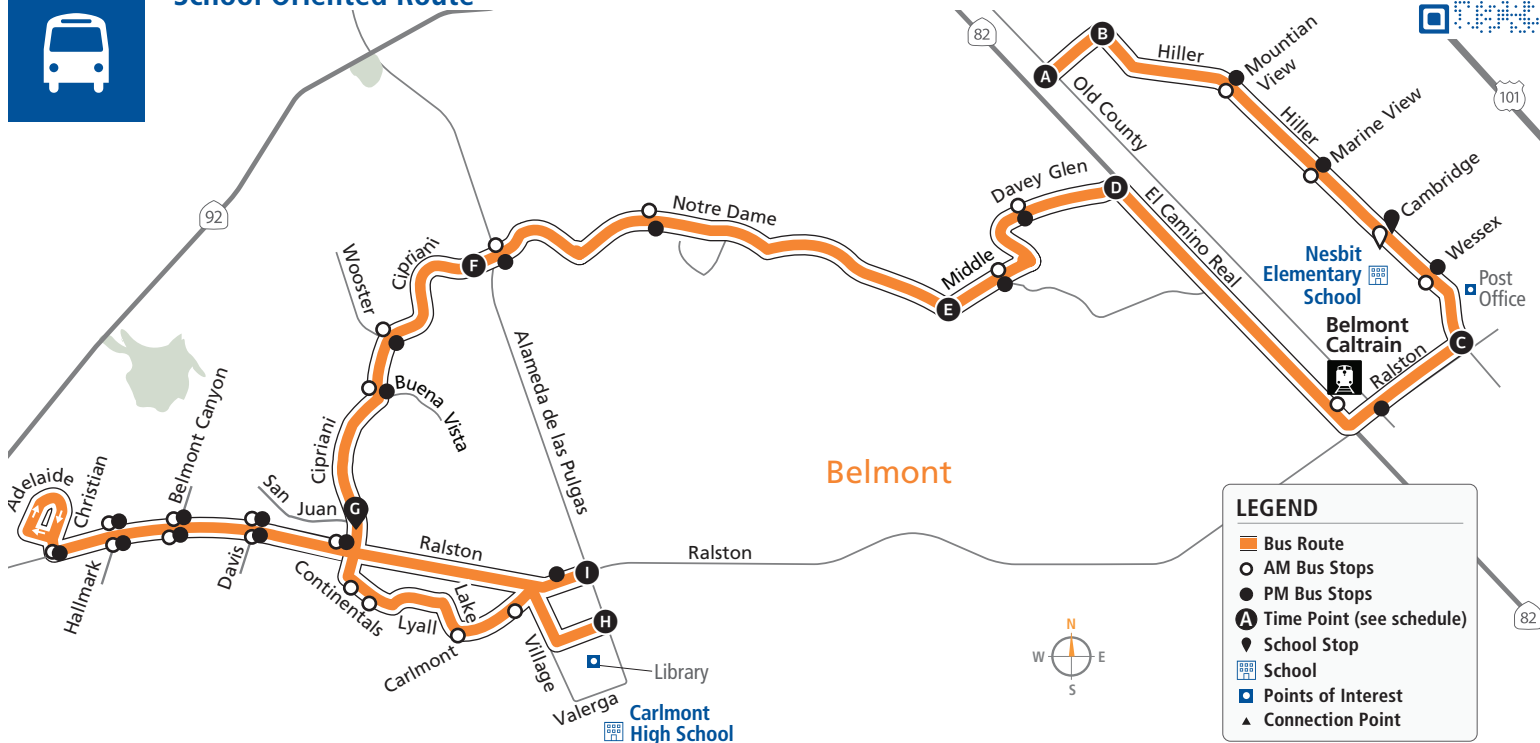

Bus Stops	Mon, Tue, Thurs & Fri	Wednesdays Only	Bus Stops	Mon, Tue, Thurs & Fri	Wednesdays Only
B Dale View/Hiller	7:14a	8:54a	Ralston/Cipriani		
Hiller/Mountain View			Ralston/Davis		
Hiller/Marine View			Ralston/Belmont Canyon		
Hiller/Cambridge			Ralston/Hallmark		
Hiller/Wessex			Ralston/Christian		
C Ralston/Hiller	7:19a	8:59a	Ralston/Hallmark		
El Camino Real/Ralston			Ralston/Belmont Canyon		
D Davey Glen/El Camino Real	7:24a	9:04a	Ralston/Davis		
Davey Glen/Edgewood			Continentals/Cipriani		
Davey Glen/Middle			Continentals/Lyall		
E Middle/Notre Dame	7:27a	9:07a	Lake/Carlmont		
Notre Dame/Mezes			Carlmont/Merry Moppet		
Notre Dame/Alameda de las Pulgas			H Alameda de las Pulgas/Belmont Library	8:10a	9:40a
F Alameda de las Pulgas/Cipriani	7:31a	9:11a			
Cipriani/Wooster					
Cipriani/Buena Vista					
G Cipriani/San Juan	7:35a	9:15a			

*Free 2-hour transfers between local SamTrans routes on Clipper or SamTrans Mobile App. Tickets available on SamTrans Mobile. 🍏 🤖

62

samtrans.com/62

School Oriented Route

Effective 08/06/2023

PM to Old County/Dale View

Bus Stops	Weekdays	Bus Stops	Weekdays
● I Alameda de las Pulgas/Ralston	4:00p	● Notre Dame/Alameda de las Pulgas	
● Ralston/Alameda de las Pulgas		● Notre Dame/Mezes	
● Ralston/Cipriani		● Middle/Notre Dame	
● Ralston/Davis		● Middle/Davey Glen	
● Ralston/Belmont Canyon		● Davey Glen/Edgewood	
● Ralston/Hallmark		● Davey Glen/El Camino Real	
● Ralston/Christian		● Ralston/Old County	
● Ralston/Hallmark		● Hiller/Ralston	
● Ralston/Belmont Canyon		● Hiller/Wessex	
● Ralston/Davis		● Hiller/Cambridge	
● Cipriani/San Juan		● Hiller/Marine View	
● Cipriani/Buena Vista		● Hiller/Mountain View	
● Cipriani/Wooster		● A Old County/Dale View	4:37p
● Alameda de las Pulgas/Cipriani			