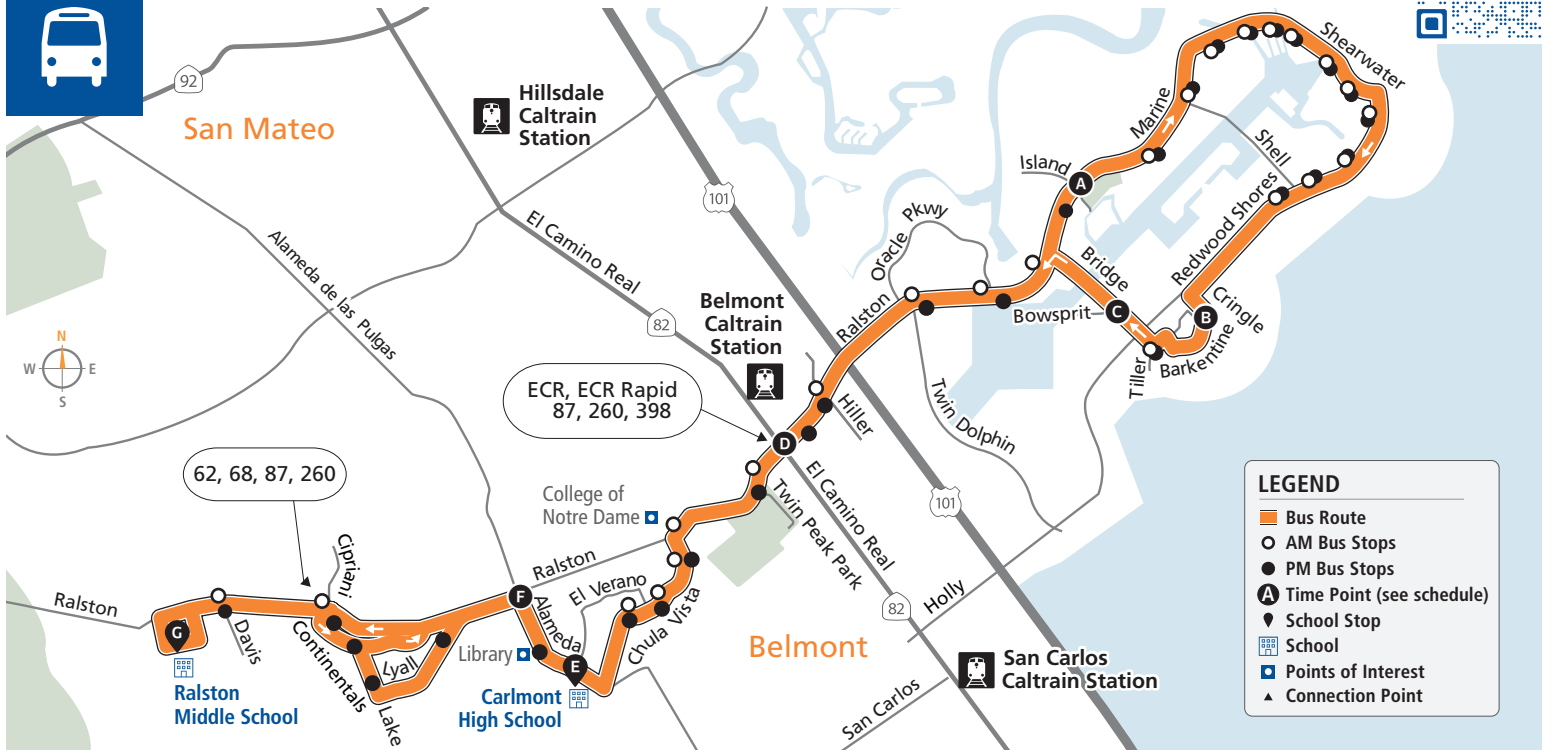

*Free 2-hour transfers between local SamTrans routes on Clipper or SamTrans Mobile App. Tickets available on SamTrans Mobile. 🍏 🤖

60

samtrans.com/60

School Oriented Route

Effective 11/05/2023

LEGEND

- Bus Route
- AM Bus Stops
- PM Bus Stops
- Time Point (see schedule)
- School Stop
- School
- Points of Interest
- Connection Point

PM to Bridge/Bowsprit

Bus Stops	Weekdays		Mon, Tues, Thurs, & Fri		Wednesdays Only		Bus Stops	Weekdays		Mon, Tues, Thurs, & Fri		Wednesdays Only	
G Ralston Middle School	—	—	3:16p	3:20p	12:36p	12:42p	● Marine/Island						
● Ralston/Davis							● Marine/Beacon Shores						
● Continentals/Cipriani							● Marine/Shell						
● Continentals/Lyall							● Marine/Corriente Pointe						
● Lake/Carlmont							● Shearwater/Marine						
● Carlmont/Merry Moppet							● Shearwater/Monaco						
● Alameda de las Pulgas/Belmont Library							● Shearwater/Saint Lucia						
E Carlmont High School	4:00p	4:01p	3:27p	3:31p	12:47p	12:53p	● Shearwater/Mindanao						
● Chula Vista/Fernwood							● Shearwater/Breakwater						
● Chula Vista/Solana							● Redwood Shores/Shearwater						
● Chula Vista/Ralston							● Redwood Shores/Egret						
● Ralston/Twin Pines Park							● Redwood Shores/Avocet						
D Ralston/El Camino Real	4:07p	4:08p	3:34p	3:38p	12:54p	1:00p	● Redwood Shores/Shell						
● Ralston/Old County							● Barkentine/Cringle						
● Ralston/Hiller							● Barkentine/Tiller						
● Marine/Twin Dolphin							C Bridge/Bowsprit	4:26p	4:27p	3:53p	3:57p	1:13p	1:19p
● Marine/Oracle													
● Marine/Sandpiper													