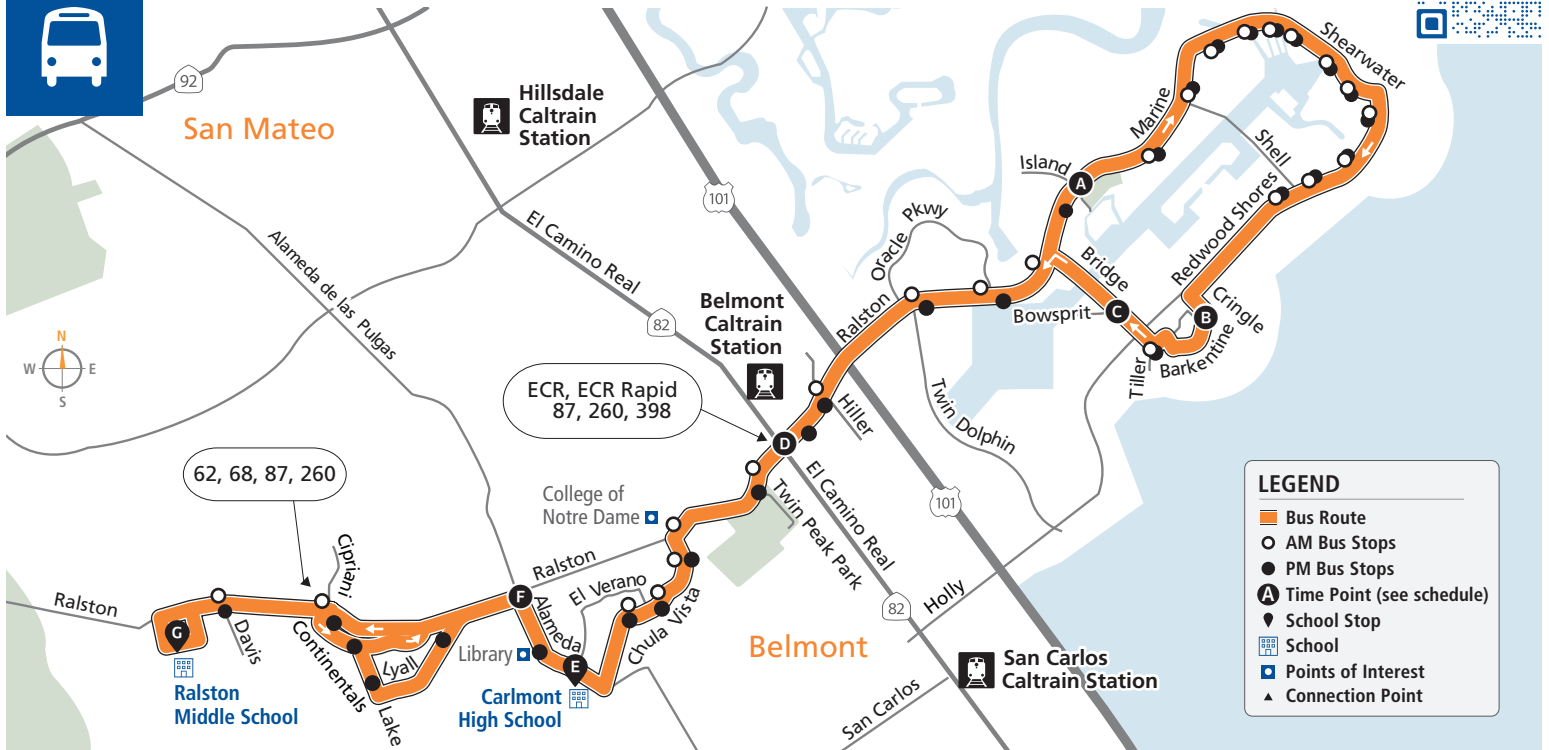

60

samtrans.com/60

School Oriented Route

Effective 11/05/2023

LEGEND

- Bus Route
- AM Bus Stops
- PM Bus Stops
- A** Time Point (see schedule)
- 📍 School Stop
- 🏫 School
- 📍 Points of Interest
- ▲ Connection Point

AM to Alameda/Ralston

Bus Stops	Weekdays	Mon, Tues, Thurs, & Fri	Wed Only
A Marine/Island	7:10a 7:13a	7:24a	8:56a
○ Marine/Beacon Shores			
○ Marine/Shell			
○ Marine/Corriente Pointe			
○ Shearwater/Marine			
○ Shearwater/Monaco			
○ Shearwater/Saint Lucia			
○ Shearwater/Mindanao			
○ Shearwater/Breakwater			
○ Redwood Shores/Shearwater			
○ Redwood Shores/Egret			
○ Redwood Shores/Avocet			
○ Redwood Shores/Shell			
B Barkentine/Cringle	7:19a 7:22a	7:37a	9:08a
○ Barkentine/Tiller			
○ Bridge/Bowsprit			

PM to Bridge/Bowsprit

Bus Stops	Weekdays		Mon, Tues, Thurs, & Fri		Wednesdays Only		Bus Stops	Weekdays		Mon, Tues, Thurs, & Fri		Wednesdays Only	
G Ralston Middle School	—	—	3:16p	3:20p	12:36p	12:42p	● Marine/Island						
● Ralston/Davis							● Marine/Beacon Shores						
● Continentals/Cipriani							● Marine/Shell						
● Continentals/Lyall							● Marine/Corriente Pointe						
● Lake/Carlmont							● Shearwater/Marine						
● Carlmont/Merry Moppet							● Shearwater/Monaco						
● Alameda de las Pulgas/Belmont Library							● Shearwater/Saint Lucia						
E Carlmont High School	4:00p	4:01p	3:27p	3:31p	12:47p	12:53p	● Shearwater/Mindanao						
● Chula Vista/Fernwood							● Shearwater/Breakwater						
● Chula Vista/Solana							● Redwood Shores/Shearwater						
● Chula Vista/Ralston							● Redwood Shores/Egret						
● Ralston/Twin Pines Park							● Redwood Shores/Avocet						
D Ralston/El Camino Real	4:07p	4:08p	3:34p	3:38p	12:54p	1:00p	● Redwood Shores/Shell						
● Ralston/Old County							● Barkentine/Cringle						
● Ralston/Hiller							● Barkentine/Tiller						
● Marine/Twin Dolphin							C Bridge/Bowsprit	4:26p	4:27p	3:53p	3:57p	1:13p	1:19p
● Marine/Oracle													
● Marine/Sandpiper													