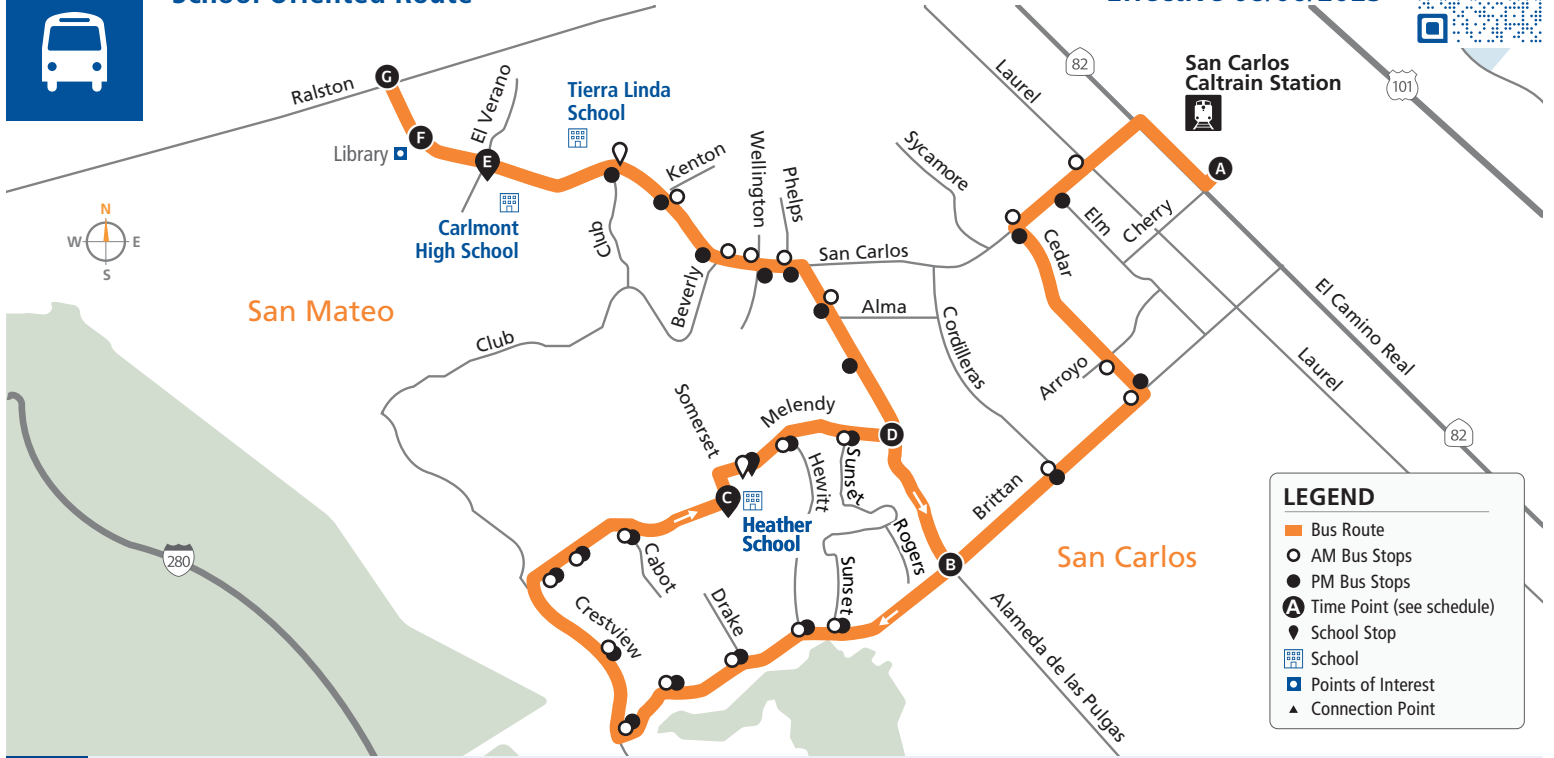

61

samtrans.com/61
School Oriented Route

Effective 08/06/2023

AM to Alameda/Ralston

Bus Stops	Weekdays		Mon, Tues, Thurs & Fri	Wed Only
	A San Carlos Caltrain	7:29a	7:54a	7:32a
San Carlos/Laurel				
Cedar/San Carlos				
Cedar/Arroyo				
Brittan/Cedar				
Brittan/Cordilleras				
B Brittan/Alameda de las Pulgas	7:35a	8:00a	7:38a	9:17a
Brittan/Sunset				
Brittan/Hewitt				
Brittan/Drake				
Brittan/3200 Brittan				
Brittan/Crestview				
1011 Crestview				
Melendy/Crestview				
Melendy/3363 Melendy				

Bus Stops	Weekdays		Mon, Tues, Thurs & Fri	Wed Only
	Melendy/Cabot			
C Melendy/Somerset	7:44a	8:07a	7:47a	9:24a
Melendy/Portofino				
Heather School				
Melendy/Hewitt				
Melendy/Sunset				
D Melendy/Alameda de las Pulgas	7:51a	8:13a	7:54a	9:30a
Alameda de las Pulgas/Alma				
San Carlos/Phelps				
San Carlos/Wellington				
San Carlos/Charlton				
San Carlos/Kenton				
San Carlos/Dartmouth				
E Carlmont High School	8:01a	8:27a	8:04a	9:38a
G Alameda de las Pulgas/Ralston	8:05a	8:30a	8:08a	9:42a

*Free 2-hour transfers between local SamTrans routes on Clipper or SamTrans Mobile App. Tickets available on SamTrans Mobile.

61

samtrans.com/61
School Oriented Route

Effective 08/06/2023

PM to San Carlos Caltrain

Bus Stops	Weekdays	Mon, Tues, Thurs, & Fri	Wed. Only
F Alameda de las Pulgas/ Belmont Library	3:58p	3:25p	1:15p
E Carlmont High School	4:00p	3:27p	1:17p
● San Carlos/Club			
● San Carlos /Kenton			
● San Carlos /Beverly			
● San Carlos /Devonshire			
● San Carlos /Phelps			
● Alameda de las Pulgas/ Alma			
● Alameda de las Pulgas/ Madera			
● Alameda de las Pulgas/ Melendy			
● Brittan/Rogers			
● Brittan/Sunset			
● Brittan/Hewitt			
● Brittan/Drake			
● Brittan/3200 Brittan			
● Brittan/Crestview			