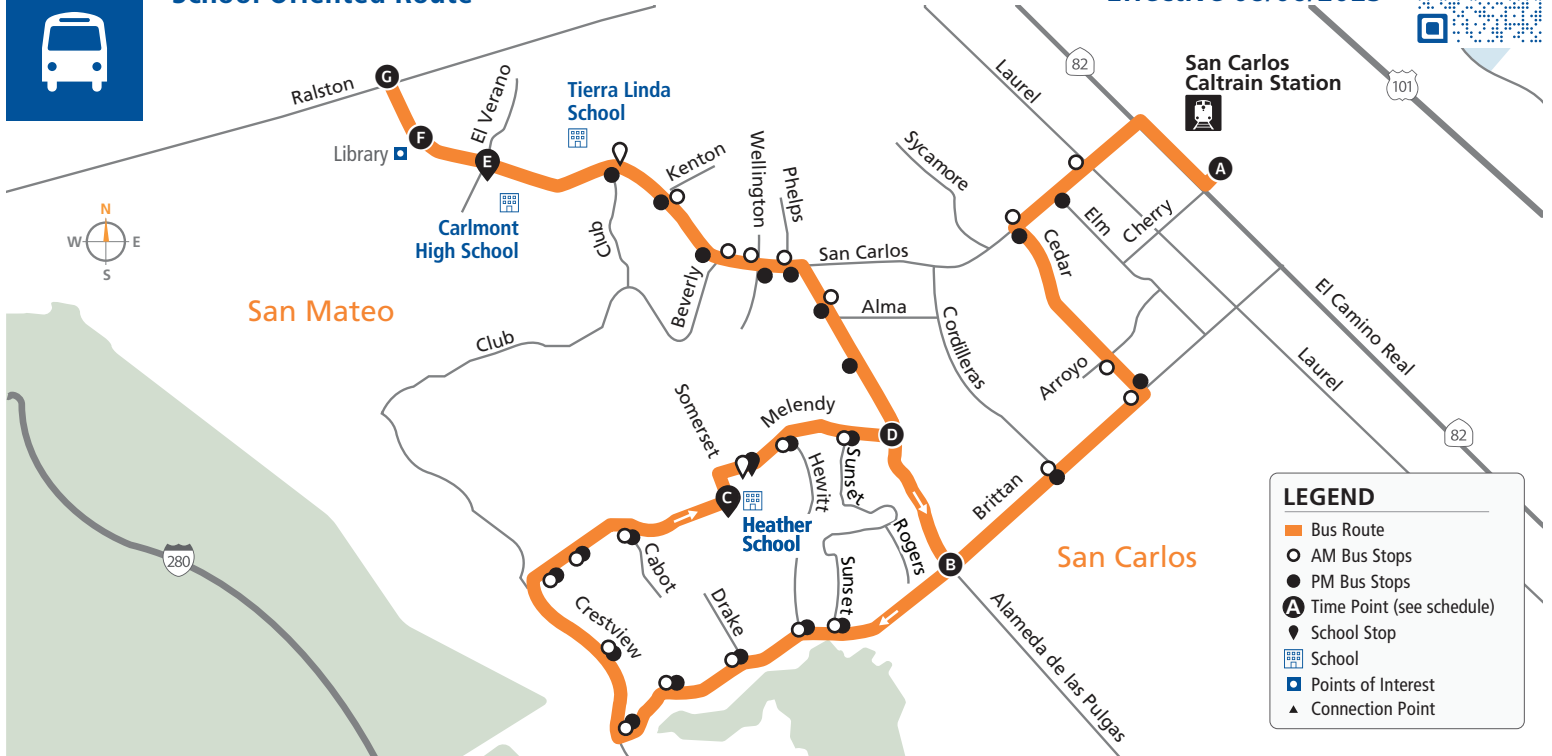

61

samtrans.com/61
School Oriented Route

Effective 08/06/2023

AM to Alameda/Ralston

Bus Stops	Weekdays		Mon, Tues, Thurs & Fri	Wed Only
	A San Carlos Caltrain	7:29a	7:54a	7:32a
San Carlos/Laurel				
Cedar/San Carlos				
Cedar/Arroyo				
Brittan/Cedar				
Brittan/Cordilleras				
B Brittan/Alameda de las Pulgas	7:35a	8:00a	7:38a	9:17a
Brittan/Sunset				
Brittan/Hewitt				
Brittan/Drake				
Brittan/3200 Brittan				
Brittan/Crestview				
1011 Crestview				
Melendy/Crestview				
Melendy/3363 Melendy				

Bus Stops	Weekdays		Mon, Tues, Thurs & Fri	Wed Only
	Melendy/Cabot			
C Melendy/Somerset	7:44a	8:07a	7:47a	9:24a
Melendy/Portofino				
Heather School				
Melendy/Hewitt				
Melendy/Sunset				
D Melendy/Alameda de las Pulgas	7:51a	8:13a	7:54a	9:30a
Alameda de las Pulgas/Alma				
San Carlos/Phelps				
San Carlos/Wellington				
San Carlos/Charlton				
San Carlos/Kenton				
San Carlos/Dartmouth				
E Carlmont High School	8:01a	8:27a	8:04a	9:38a
G Alameda de las Pulgas/Ralston	8:05a	8:30a	8:08a	9:42a

*Free 2-hour transfers between local SamTrans routes on Clipper or SamTrans Mobile App. Tickets available on SamTrans Mobile.

61

samtrans.com/61
School Oriented Route

Effective 08/06/2023

PM to San Carlos Caltrain

Bus Stops	Weekdays	Mon, Tues, Thurs, & Fri	Wed. Only
F Alameda de las Pulgas/ Belmont Library	3:58p	3:25p	1:15p
E Carlmont High School	4:00p	3:27p	1:17p
● San Carlos/Club			
● San Carlos /Kenton			
● San Carlos /Beverly			
● San Carlos /Devonshire			
● San Carlos /Phelps			
● Alameda de las Pulgas/ Alma			
● Alameda de las Pulgas/ Madera			
● Alameda de las Pulgas/ Melendy			
● Brittan/Rogers			
● Brittan/Sunset			
● Brittan/Hewitt			
● Brittan/Drake			
● Brittan/3200 Brittan			
● Brittan/Crestview			