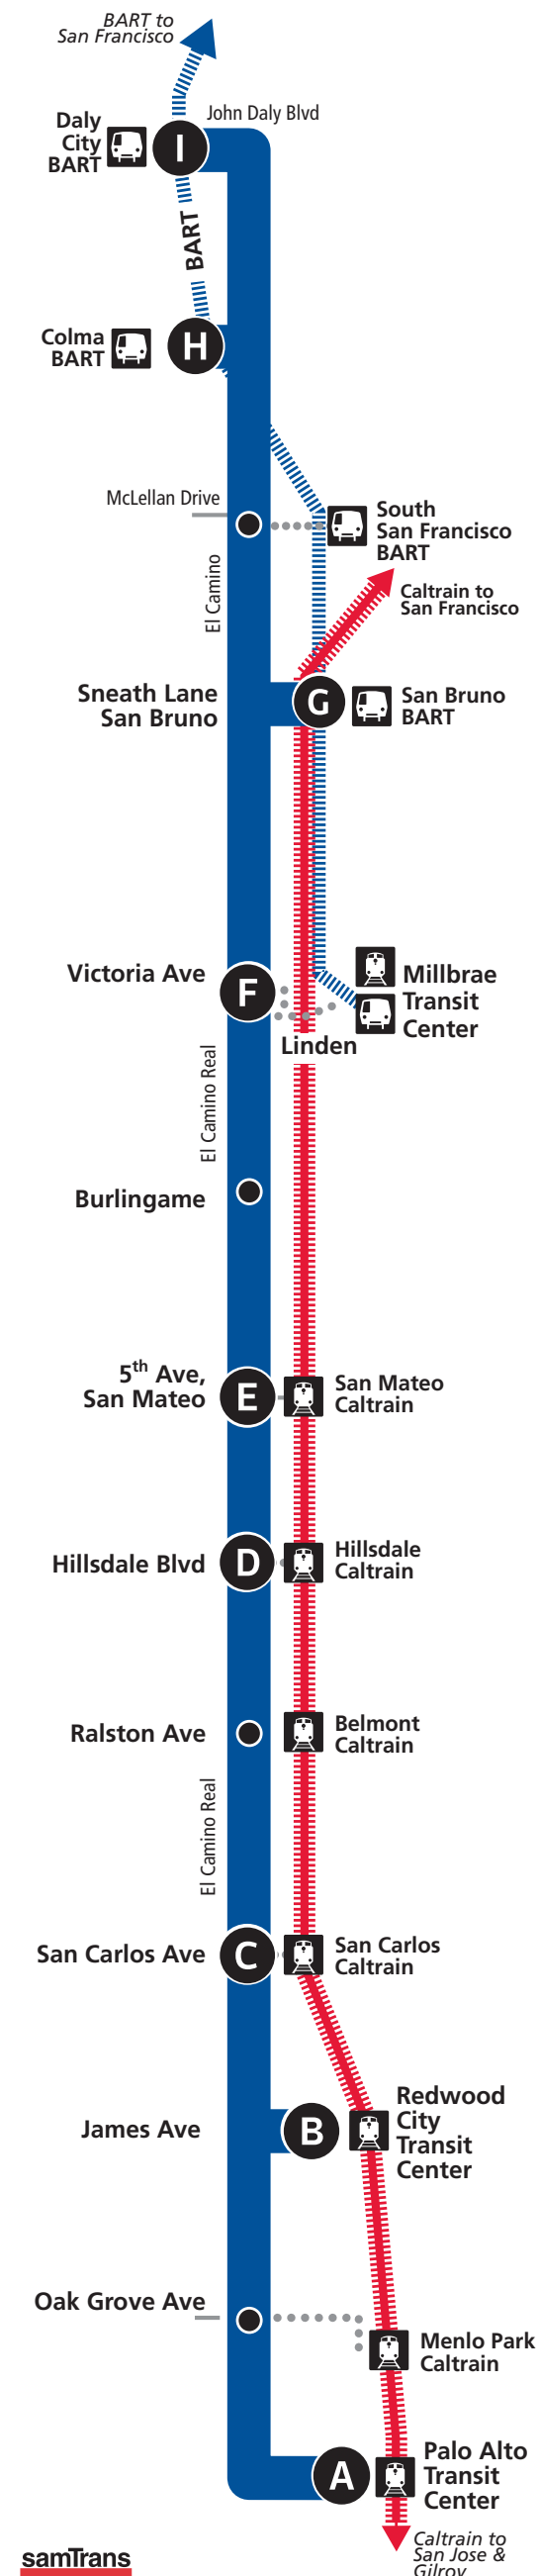

NORTHBOUND Weekdays to Daly City BART

Table showing departure times for Route ECR Northbound Weekdays to Daly City BART, with columns for stations (A-I) and rows for departure times from 4:05 to 11:50.

AM - light type. PM - bold type. Bus is not considered late until 5 minutes past scheduled time. Not all stops shown. Please call 1-800-660-4287 for other bus stops.

NORTHBOUND Saturdays to Daly City BART

Table showing departure times for Route ECR Northbound Saturdays to Daly City BART, with columns for stations (A-I) and rows for departure times from 4:50 to 11:50.

AM - light type. PM - bold type. Bus is not considered late until 5 minutes past scheduled time. Not all stops shown. Please call 1-800-660-4287 for other bus stops.

NORTHBOUND Sundays to Daly City BART

Table showing departure times for Route ECR Northbound Sundays to Daly City BART, with columns for stations (A-I) and rows for departure times from 4:50 to 11:50.

AM - light type. PM - bold type. Bus is not considered late until 5 minutes past scheduled time. Not all stops shown. Please call 1-800-660-4287 for other bus stops.

Route ECR www.samtrans.com/ECR