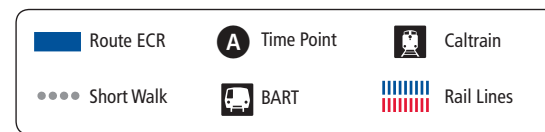

NORTHBOUND Weekdays to Daly City BART

Table showing departure times for Route ECR Northbound Weekdays to Daly City BART, with columns for stations (A-I) and rows for departure times from 4:05 to 11:50.

AM - light type. PM - bold type. Bus is not considered late until 5 minutes past scheduled time. Not all stops shown. Please call 1-800-660-4287 for other bus stops.

NORTHBOUND Saturdays to Daly City BART

Table showing departure times for Route ECR Northbound Saturdays to Daly City BART, with columns for stations (A-I) and rows for departure times from 4:50 to 11:50.

AM - light type. PM - bold type. Bus is not considered late until 5 minutes past scheduled time. Not all stops shown. Please call 1-800-660-4287 for other bus stops.

NORTHBOUND Sundays to Daly City BART

Table showing departure times for Route ECR Northbound Sundays to Daly City BART, with columns for stations (A-I) and rows for departure times from 4:50 to 11:50.

AM - light type. PM - bold type. Bus is not considered late until 5 minutes past scheduled time. Not all stops shown. Please call 1-800-660-4287 for other bus stops.

Route ECR www.samtrans.com/ECR