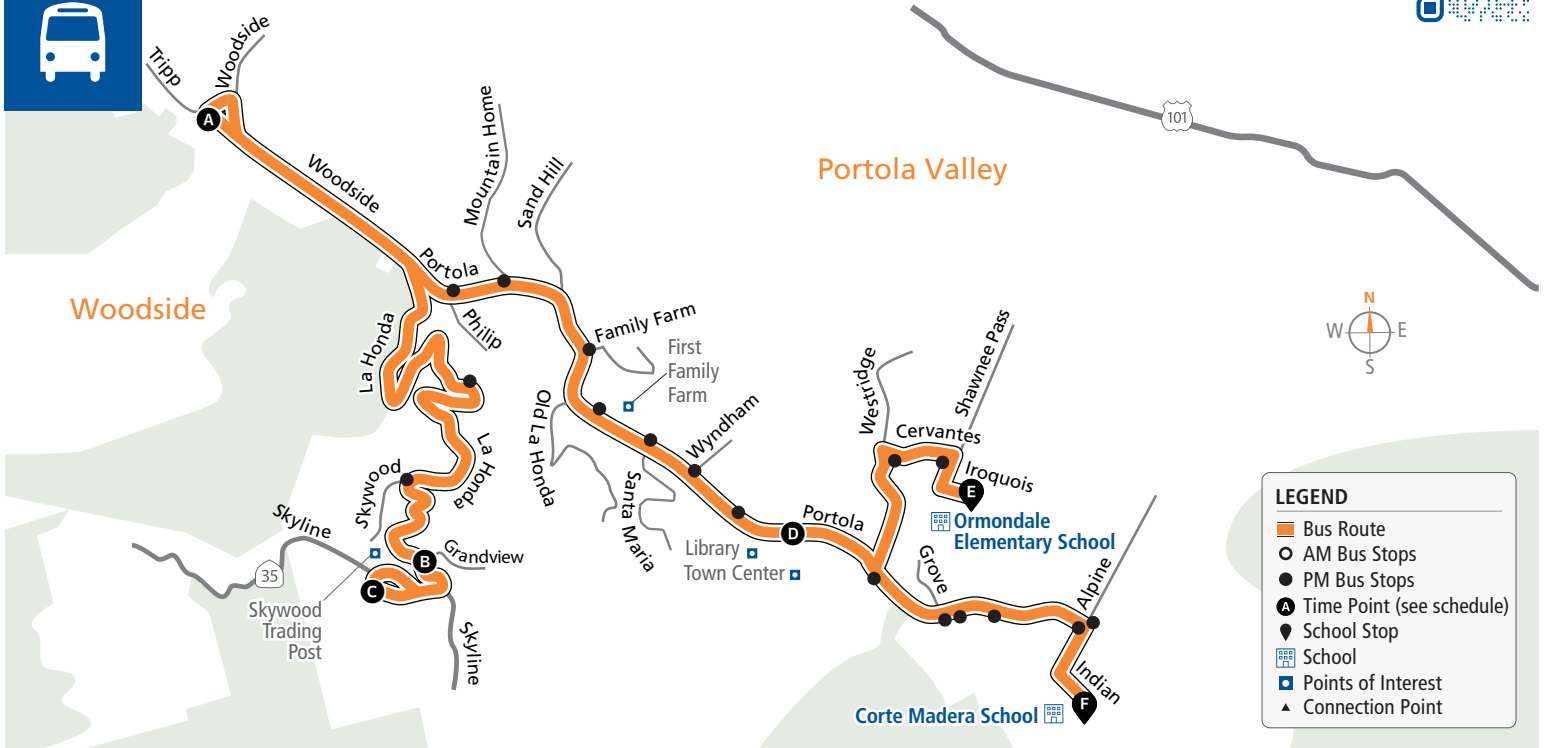

85

samtrans.com/85
School Oriented Route

Effective 11/06/2022

PM to La Honda/Grandview

Bus Stops	Mon, Tues, Thurs & Fri	Wednesdays Only	Bus Stops	Mon, Tues, Thurs & Fri	Wednesdays Only
E Ormondale Elementary School	3:05p	12:30p	● Portola/Village		
● Shawnee Pass/Cervantes			● Portola/Wyndham		
● Cervantes/Meadwood			● Portola/Santa Maria		
● Portola/Grove			● Portola/First Family Farm		
● Portola/Corte Madera			● Portola/Family Farm		
● Portola/Alpine			● Portola/Mountain Home		
F Corto Madera School	3:19p	12:42p	● Portola/Phillip		
● Portola/Alpine			A Tripp/Woodside	3:32p	12:52p
● Portola/Woodside			● La Honda/Fox Hill		
● Portola/Grove			● La Honda/Skywood		
● Portola/Westridge			B Skyline Blvd/La Honda	3:47p	1:10p
D Portola Valley Town Hall	3:26p	12:47p	C La Honda/Grandview	3:54p	1:17p
					2:35p

Bus Fares	Cash	Clipper*	Day Pass	Monthly Pass	Cash	Clipper*	Day Pass	Monthly Pass	
Youth (Age 18 & younger)	\$1.10	\$1.00	\$2.00	\$27.00	Adult (Age 19 through 64)	\$2.25	\$2.05	\$4.50	\$65.60

*Free 2-hour transfers between local SamTrans routes on Clipper or SamTrans Mobile App. Tickets available on SamTrans Mobile.