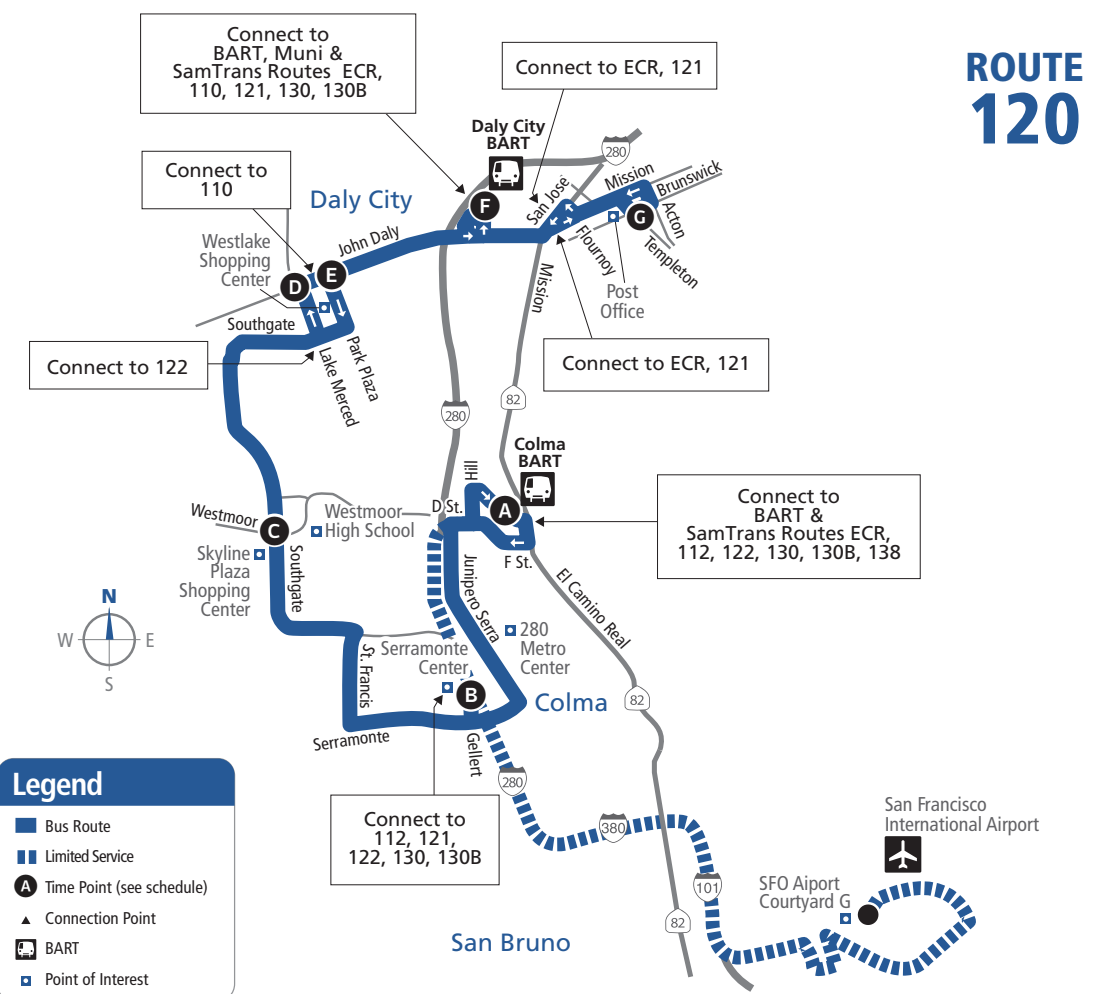

AM - light type. PM - bold type. Trip ends at SFO Airport Courtyard G. Bus is not considered late until 5 minutes past scheduled time. Not all stops shown. Please call 1-800-660-4287 for other bus stops.

How to Use this Timetable:
Locate the time point (A) on the map prior to where you want to board the bus. Not all bus stops are shown. Find the same time point on the schedule. The departure/arrival times are listed under each time point. Please plan to arrive 5 minutes prior to your departure time. To plan your trip, use this timetable with the SamTrans System Map, which shows where all routes operate. Trip-planning assistance is available by calling SamTrans at 1-800-660-4287.

120

120

Effective 02/11/24

FARES

Adult _____	$2.25	$4.50
Age 19 – 64		
Youth _____	$1.10	$2.00
Age 18 and younger		
Eligible Discount _____	$1.10	$2.00
Age 65+, disabled & Medicare card (proof of eligibility or identity required)		
Children		
Two children (age 4 and younger) ride free with each adult or eligible discount fare-paying passenger. Additional children subject to youth fare.		

TICKET INFORMATION

Use a Clipper® physical or mobile card to receive a fare discount and free 2 hour transfers between SamTrans local routes, or to purchase a month pass. Please visit www.clippercard.com for more information.

One way tickets and Day Passes are also available on the SamTrans mobile app, or payable by cash on board. Exact cash fare is required. Driver does not make change.

For more details about fare payments please visit www.samtrans.com/fares/how-buy.

DALY CITY

BART

Westlake Shopping Center

Skyline Plaza Shopping Center

Serramonte Shopping Center

COLMA

280 Metro Center

BART

1-800-660-4287

llama a este número 如帶翻譯, 請電 粵語 服務, 請電

www.samtrans.com (TTY 650-508-6448)