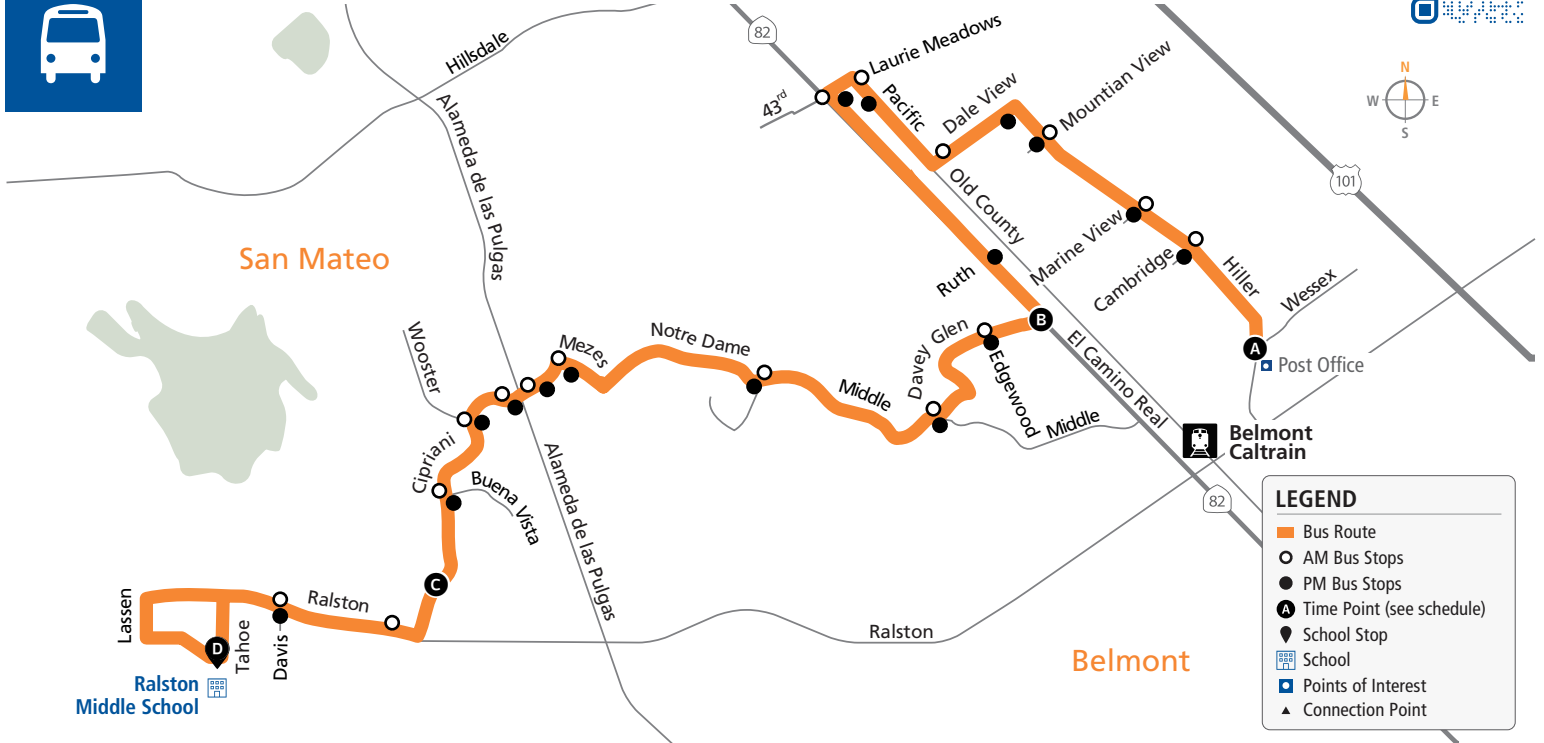

Effective 02/05/2023

**LEGEND**

- Bus Route
- AM Bus Stops
- PM Bus Stops
- ⓐ Time Point (see schedule)
- 🎓 School Stop
- 🏫 School
- 📍 Points of Interest
- ▲ Connection Point

**AM to Ralston Middle School**

Bus Stops	Weekdays		
<b>A</b> Hiller/Wessex	—	—	7:29a
○ Hiller/Cambridge			
○ Hiller/Marine View			
○ Hiller/Mountain View			
○ Old County/Dale View			
○ Pacific/Laurie Meadows			
○ El Camino Real/43 <sup>rd</sup>			
<b>B</b> Davey Glen/El Camino Real	7:35a	7:37a	7:39a
○ Davey Glen/Edgewood			
○ Davey Glen/Middle			
○ Middle/Notre Dame			
○ Notre Dame/Mezes			
○ Notre Dame/Alameda de las Pulgas			
○ Alameda de las Pulgas/Cipriani			
○ Cipriani/Wooster			
○ Cipriani/Buena Vista			
<b>C</b> Cipriani/San Juan	7:46a	7:48a	7:50a
○ Ralston/Cipriani			
○ Ralston/Davis			
<b>D</b> Ralston Middle School	7:56a	7:58a	8:00a

**PM to Hiller/Wessex**

Bus Stops	Mon, Tue, Thurs, & Fri Only	Wednesdays Only
<b>D</b> Ralston Middle School	3:22p	12:42p
● Ralston/Davis		
● Cipriani/San Juan		
● Cipriani/Buena Vista		
● Cipriani/Wooster		
● Alameda de las Pulgas/Cipriani		
● Notre Dame/Alameda de las Pulgas		
● Notre Dame/Mezes		
● Middle/Notre Dame		
● Middle/Davey Glen		
● Davey Glen/Edgewood		
● Davey Glen/El Camino Real		
● El Camino Real/Ruth		
● Pacific/Laurie Meadows		
● Dale View/Hiller		
● Hiller/Mountain View		
● Hiller/Marine View		
● Hiller/Cambridge		
<b>A</b> Hiller/Wessex	3:52p	1:12p

\*Free 2-hour transfers between local SamTrans routes on Clipper or SamTrans Mobile App. Tickets available on SamTrans Mobile. 🍏 🤖