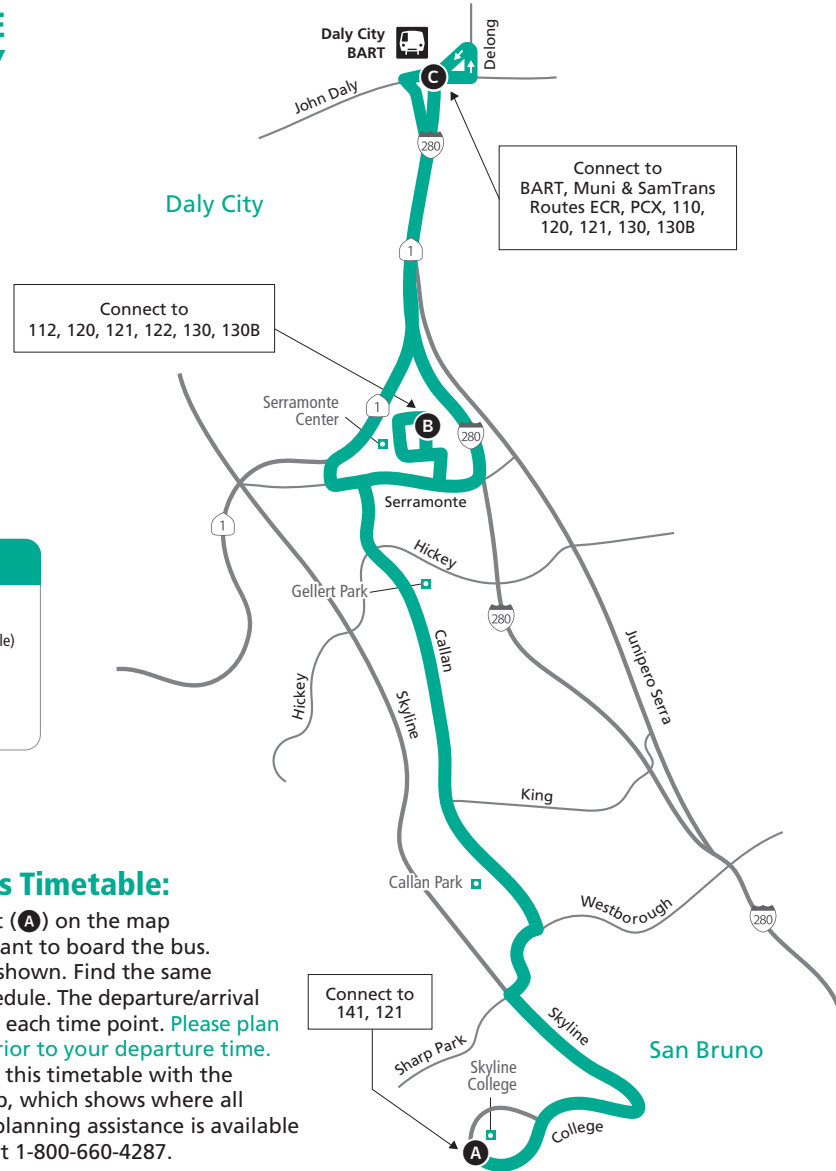

Children
Two children (age 4 and younger) ride free with each adult or eligible discount fare-paying passenger. Additional children subject to youth fare.

TICKET INFORMATION

Use a Clipper® physical or mobile card to receive a fare discount and free 2 hour transfers between SamTrans local routes, or to purchase a month pass. Please visit www.clippercard.com for more information.

1-800-660-4287
llama a este número 如需翻譯 請電 艱難技術, 請電

www.samtrans.com (TTY 650-508-6448)

DALY CITY
BART
Serramonte
Shopping Center

SAN BRUNO
Skyline College

ROUTE SKY

Legend

- Bus Route
- A Time Point (see schedule)
- ▲ Connection Point
- BART
- Point of Interest

How to Use this Timetable:

Locate the time point (A) on the map prior to where you want to board the bus. Not all bus stops are shown. Find the same time point on the schedule. The departure/arrival times are listed under each time point. **Please plan to arrive 5 minutes prior to your departure time.** To plan your trip, use this timetable with the SamTrans System Map, which shows where all routes operate. Trip-planning assistance is available by calling SamTrans at 1-800-660-4287.

Weekdays to Daly City BART

Skylight College A	Serramonte Center B	Daly City BART C
6:24	6:45	6:55
6:54	7:15	7:25
7:24	7:45	7:55
7:54	8:15	8:25
8:22	8:44	8:55
8:52	9:14	9:25
9:22	9:44	9:55
9:52	10:14	10:25
10:22	10:44	10:55
10:52	11:14	11:25
11:22	11:44	11:55
11:52	12:14	12:25
12:22	12:44	12:55
12:52	1:14	1:25
1:22	1:44	1:55
1:52	2:14	2:25
2:22	2:44	2:55
2:52	3:14	3:25
3:22	3:44	3:55
3:52	4:14	4:25
4:22	4:44	4:55
4:52	5:14	5:25
5:22	5:44	5:55
5:52	6:14	6:25
6:25	6:46	6:55
7:25	7:46	7:55
7:55	8:16	8:25
8:55	9:16	9:25
9:55	10:16	10:25